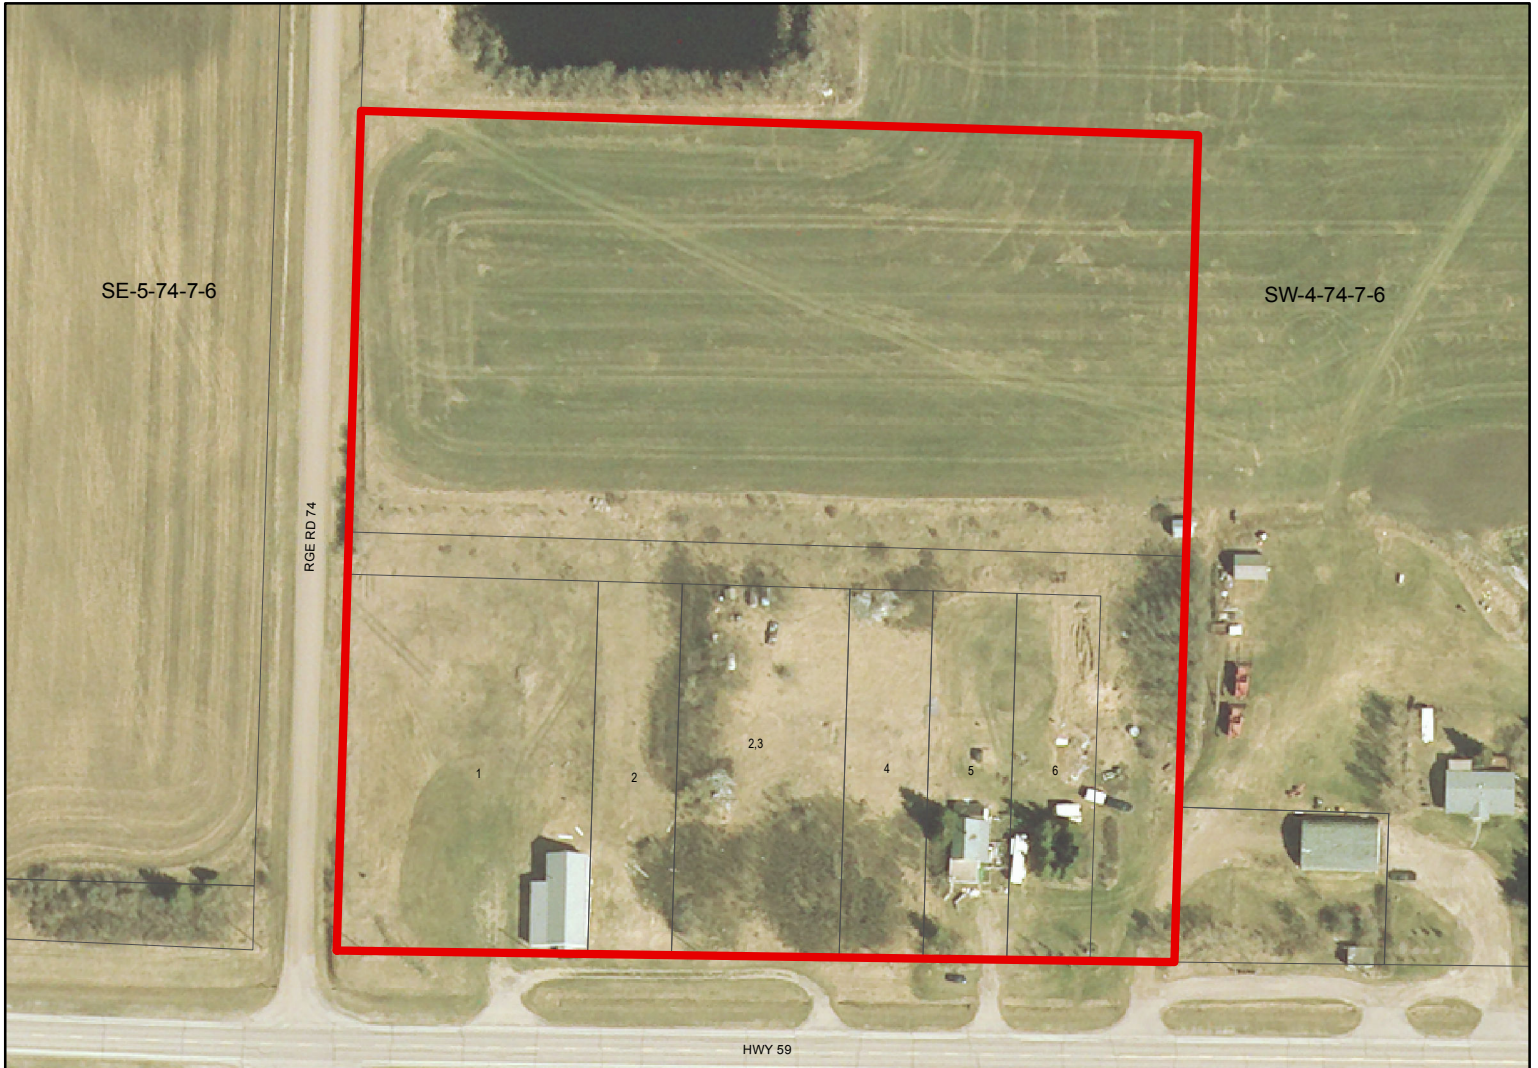

Hamlet of Buffalo Lakes

1:1,810

 Hamlet Boundary

Map created and maintained by the Planning Department, July 2015

The County of Grande Prairie No. 1 makes no representation or warranties regarding the information contained in this document, including, without limitation, whether the said information is accurate or complete. Persons using this document do so solely at their own risk, and the County of Grande Prairie No. 1 shall have no liability to such persons for any loss or damage whatsoever. Names may appear different than how they are registered with Alberta Land Titles. This document may not be copied or distributed to any other person without the express written consent of the County of Grande Prairie No. 1. Not responsible for errors or omissions.