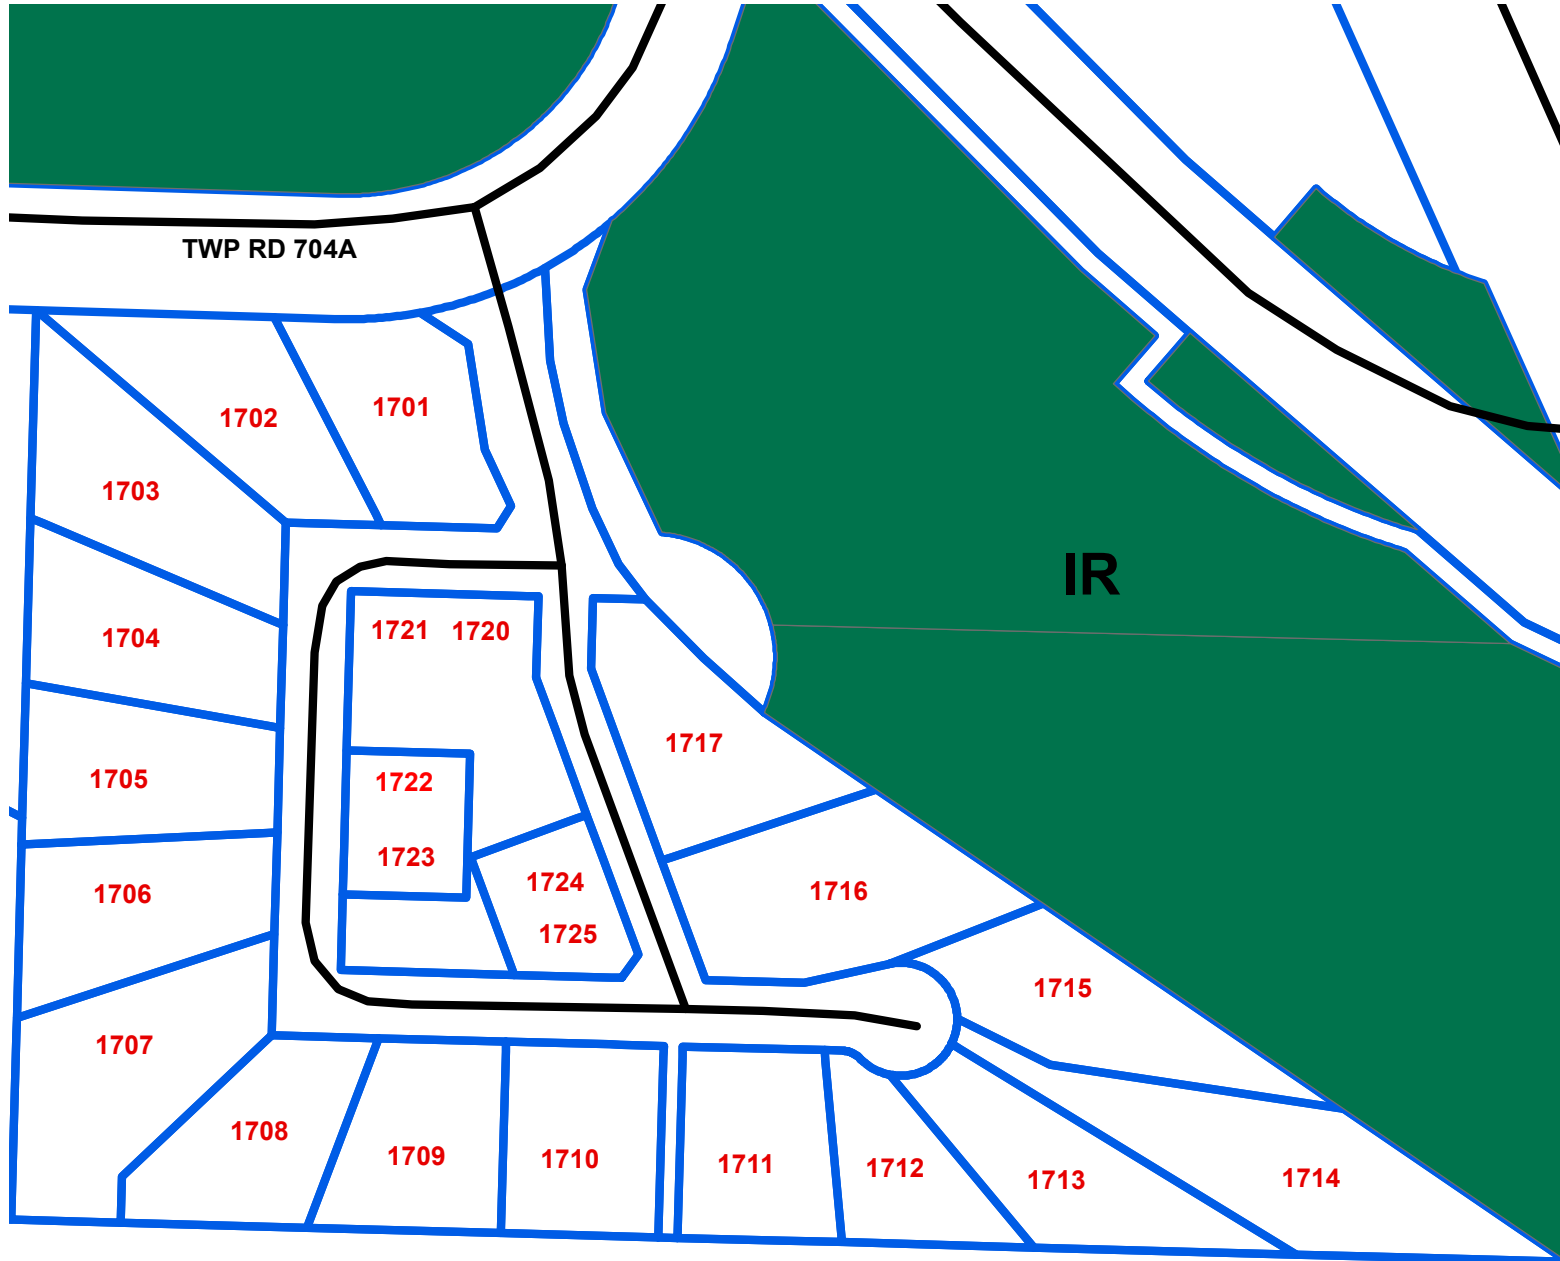

60017 TWP RD 704A

DUNES ON 17

NE 25-70-6 W6M

IR - Intensive Recreation

For more information phone
780-532-9722