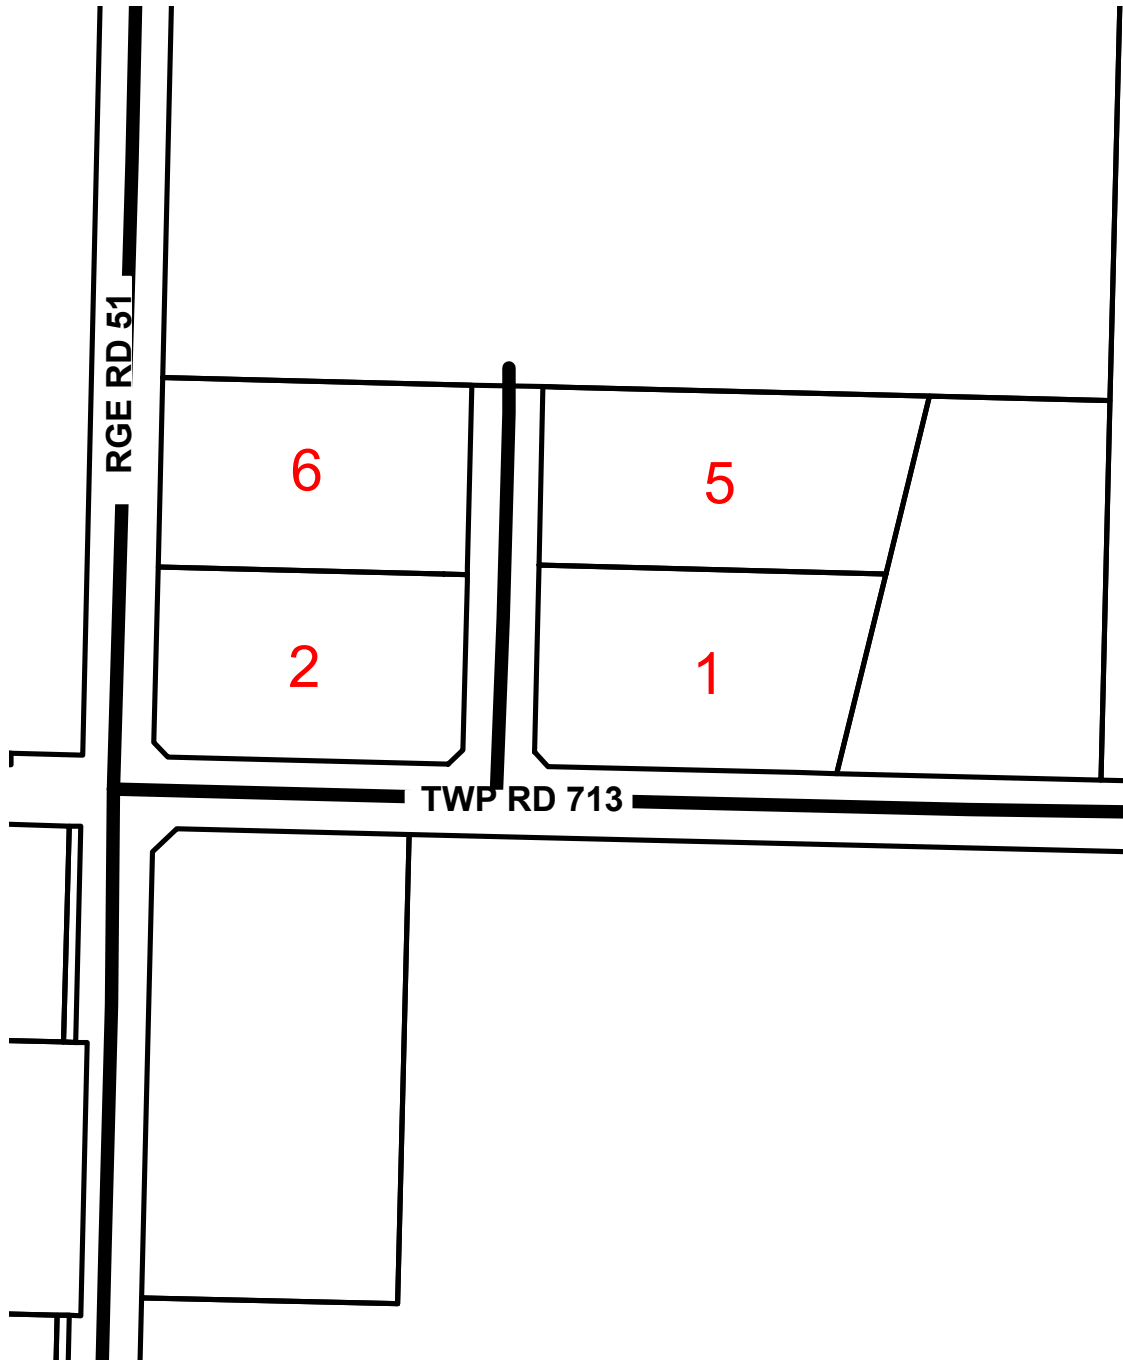

50076 TWP RD 713

EASTLAND ACRES

SW-24-71-5 W6M

County of Grande Prairie No. 1

For more information phone
780-532-9722