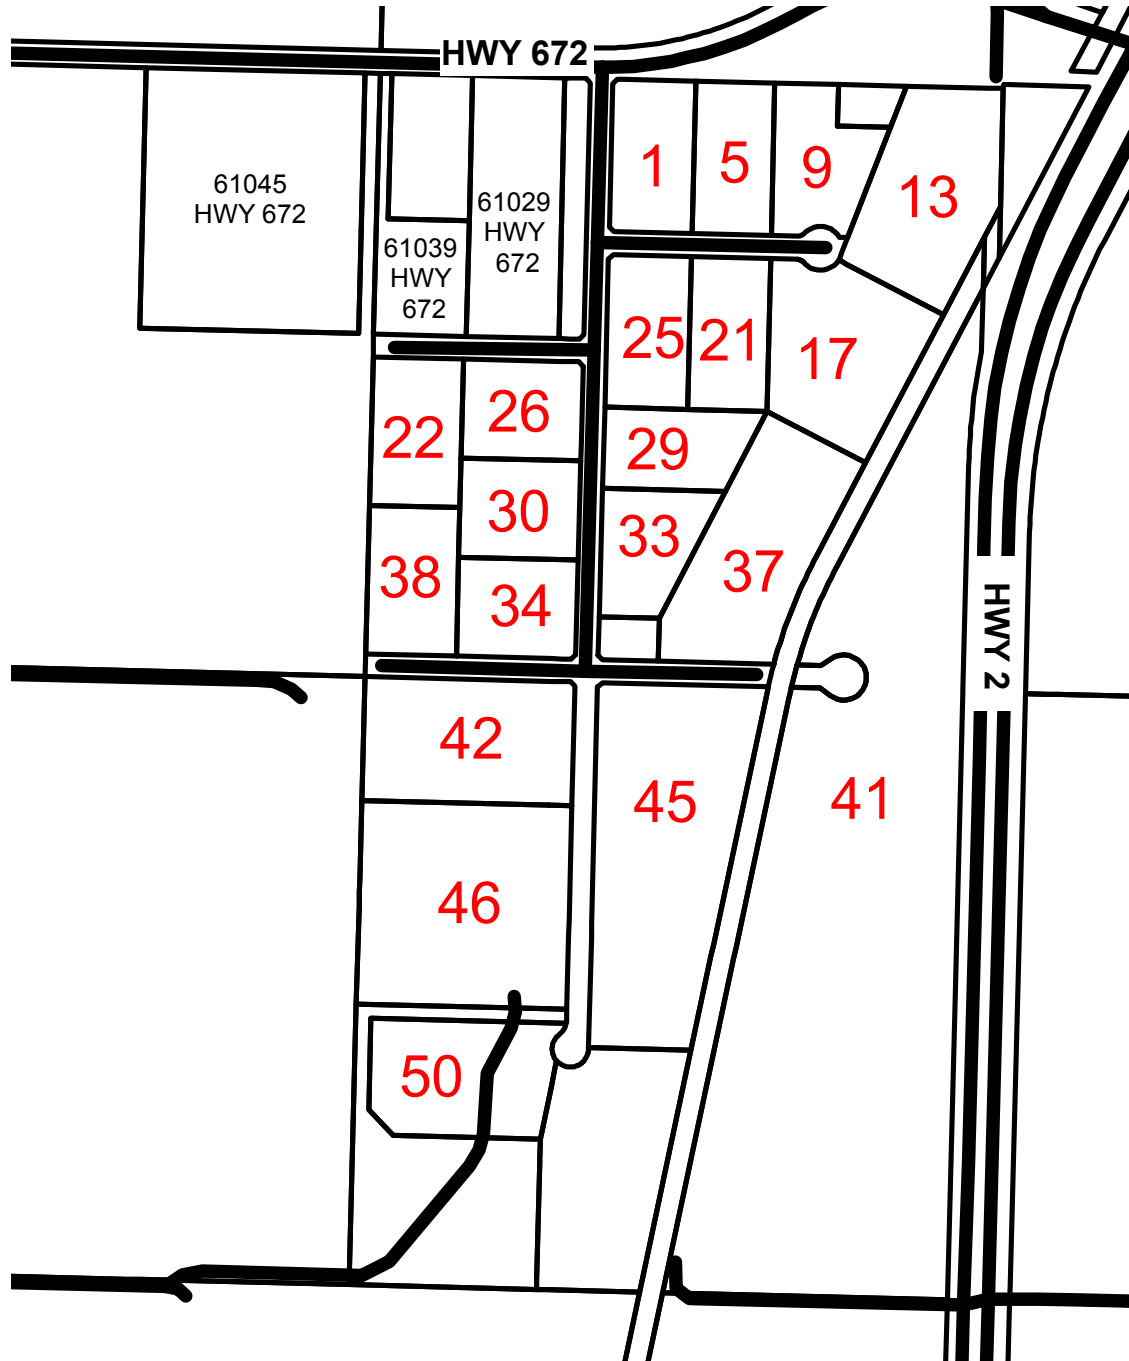

61027 HWY 672

Emerson Trail Industrial Park

NE 11-73-6 W6M

County of Grande Prairie No. 1

For more information phone
780-532-9722