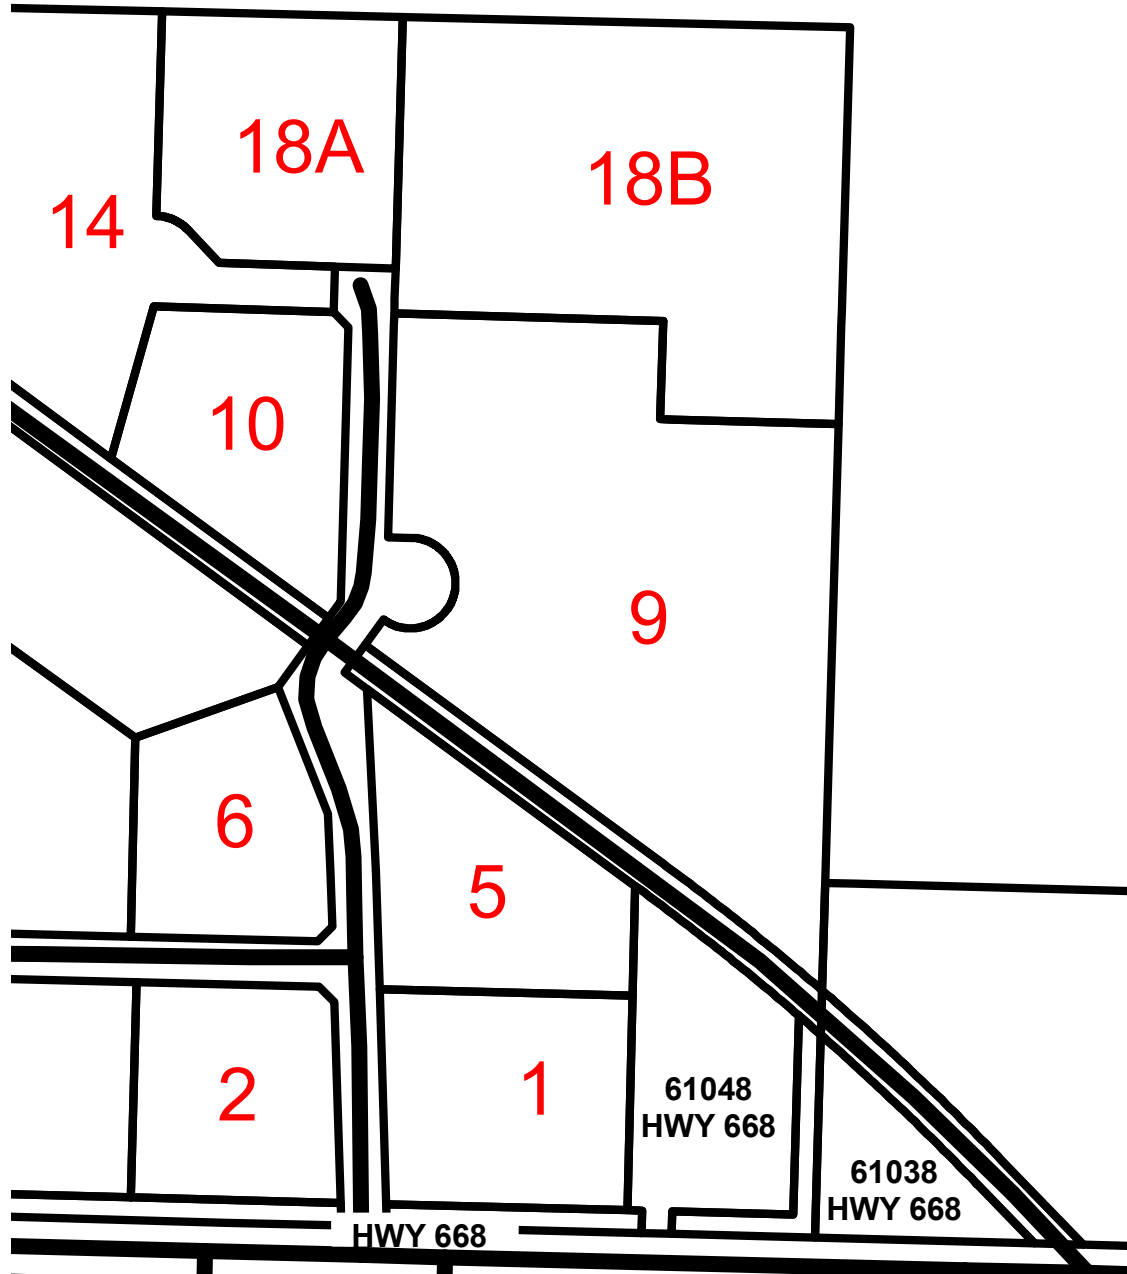

61058 HWY 668

HWY 40 Industrial Park East

SW 2-71-6 W6M

County of Grande Prairie No. 1

For more information phone
780-532-9722