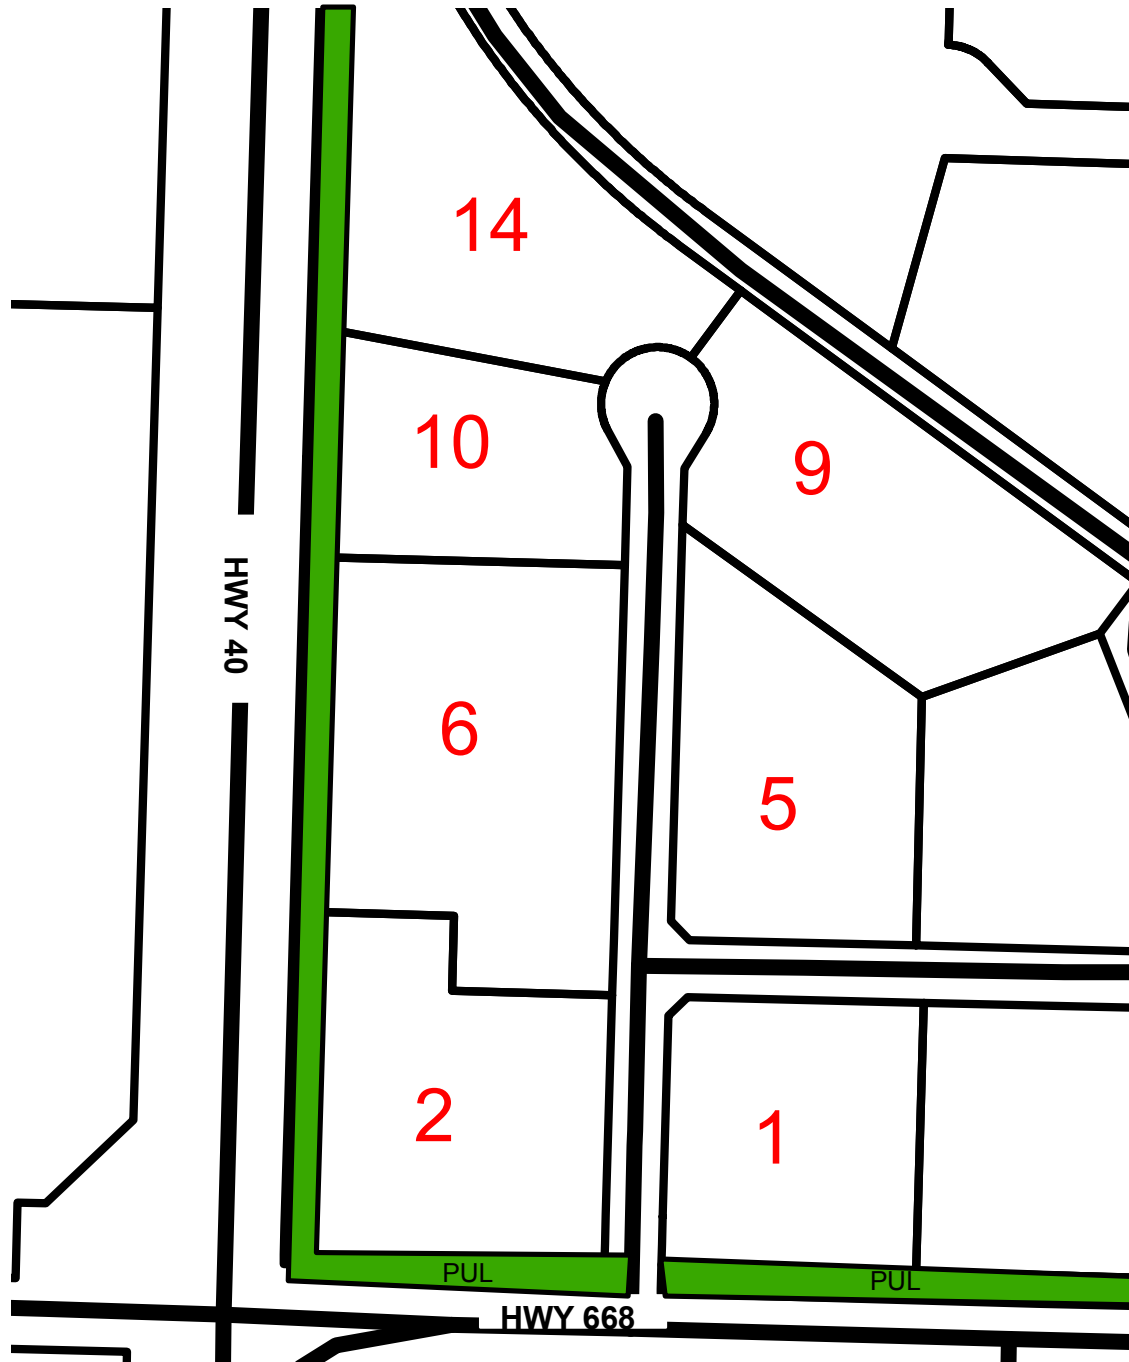

**61072 HWY 668**

**HWY 40  
Industrial Park West**

**SW 2-71-6 W6M**

***PUL - Public Utility Lot***

**County of Grande Prairie No. 1**

For more information phone  
780-532-9722