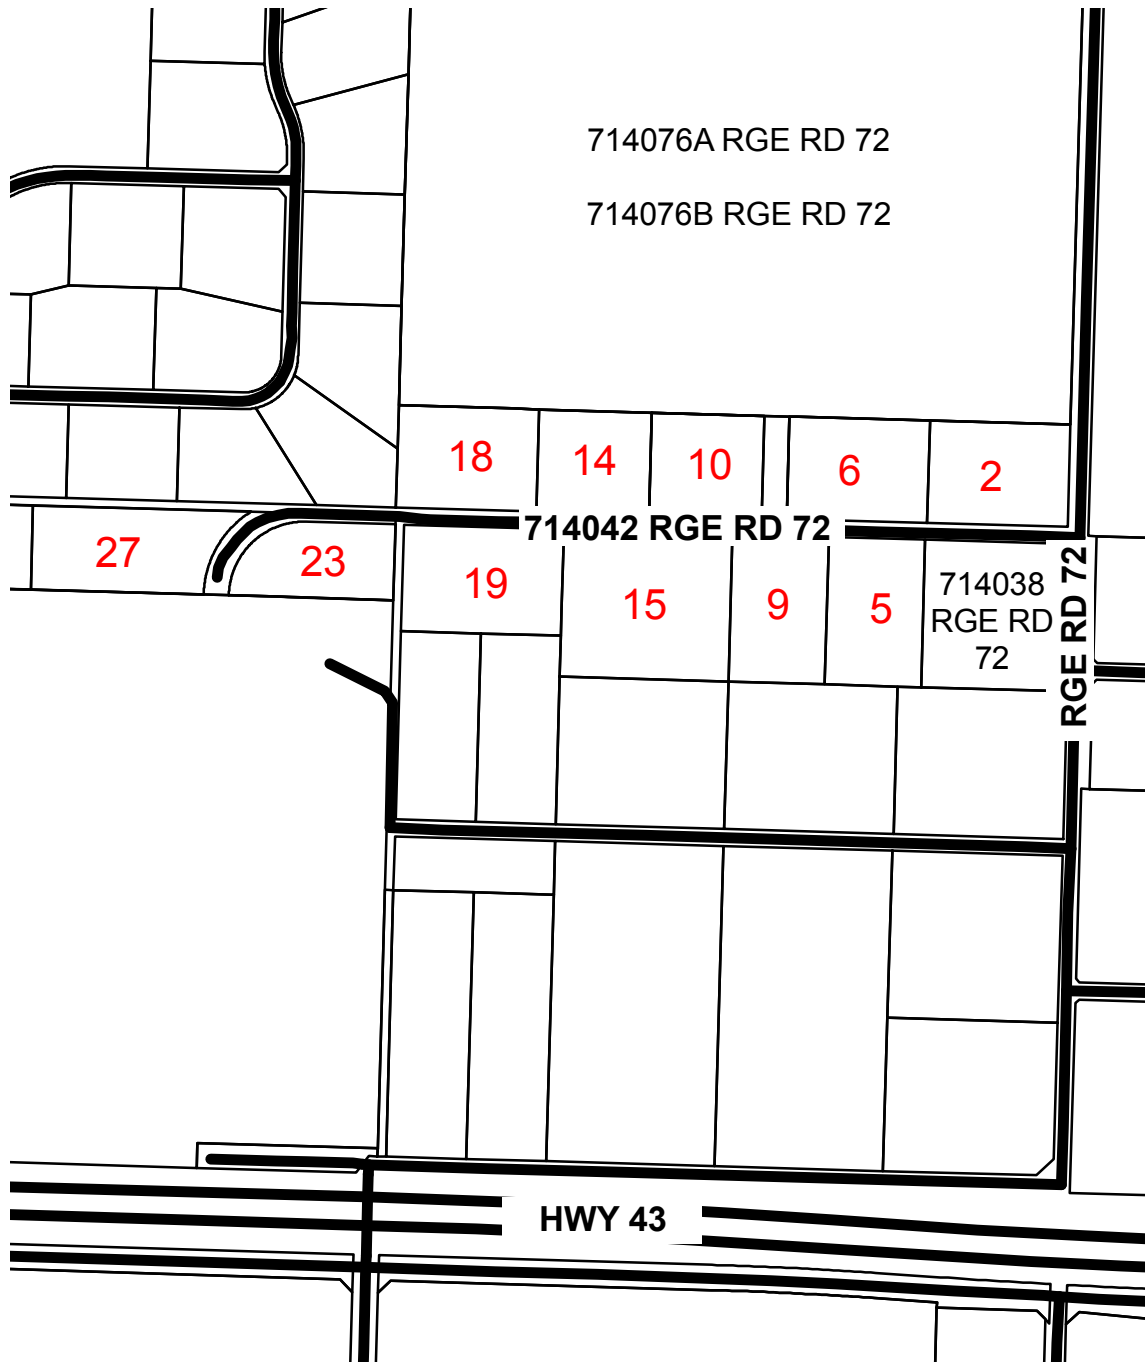

# 714042 RGE RD 72

## ***RICHMOND HILL ESTATES***

**SE 27-71-7 W6M**

**County of Grande Prairie No. 1**

For more information phone  
780-532-9722