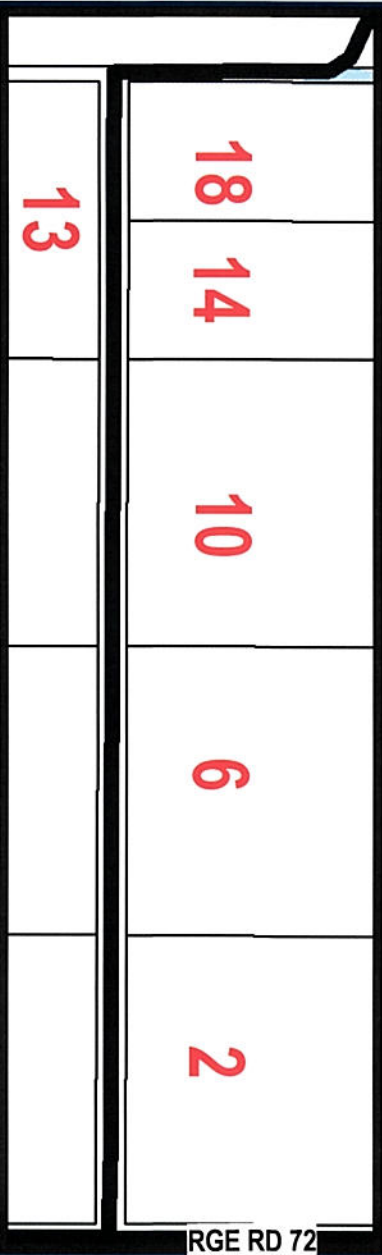

**714022 RGE RD 72**

RGE RD 72

**RICHMOND HILL  
ESTATES WEST**

**SE 27-71-7 W6M**

County of Grande Prairie No. 1  
Alberta, Canada

County of Grande Prairie No. 1

For more information phone  
780-532-9722