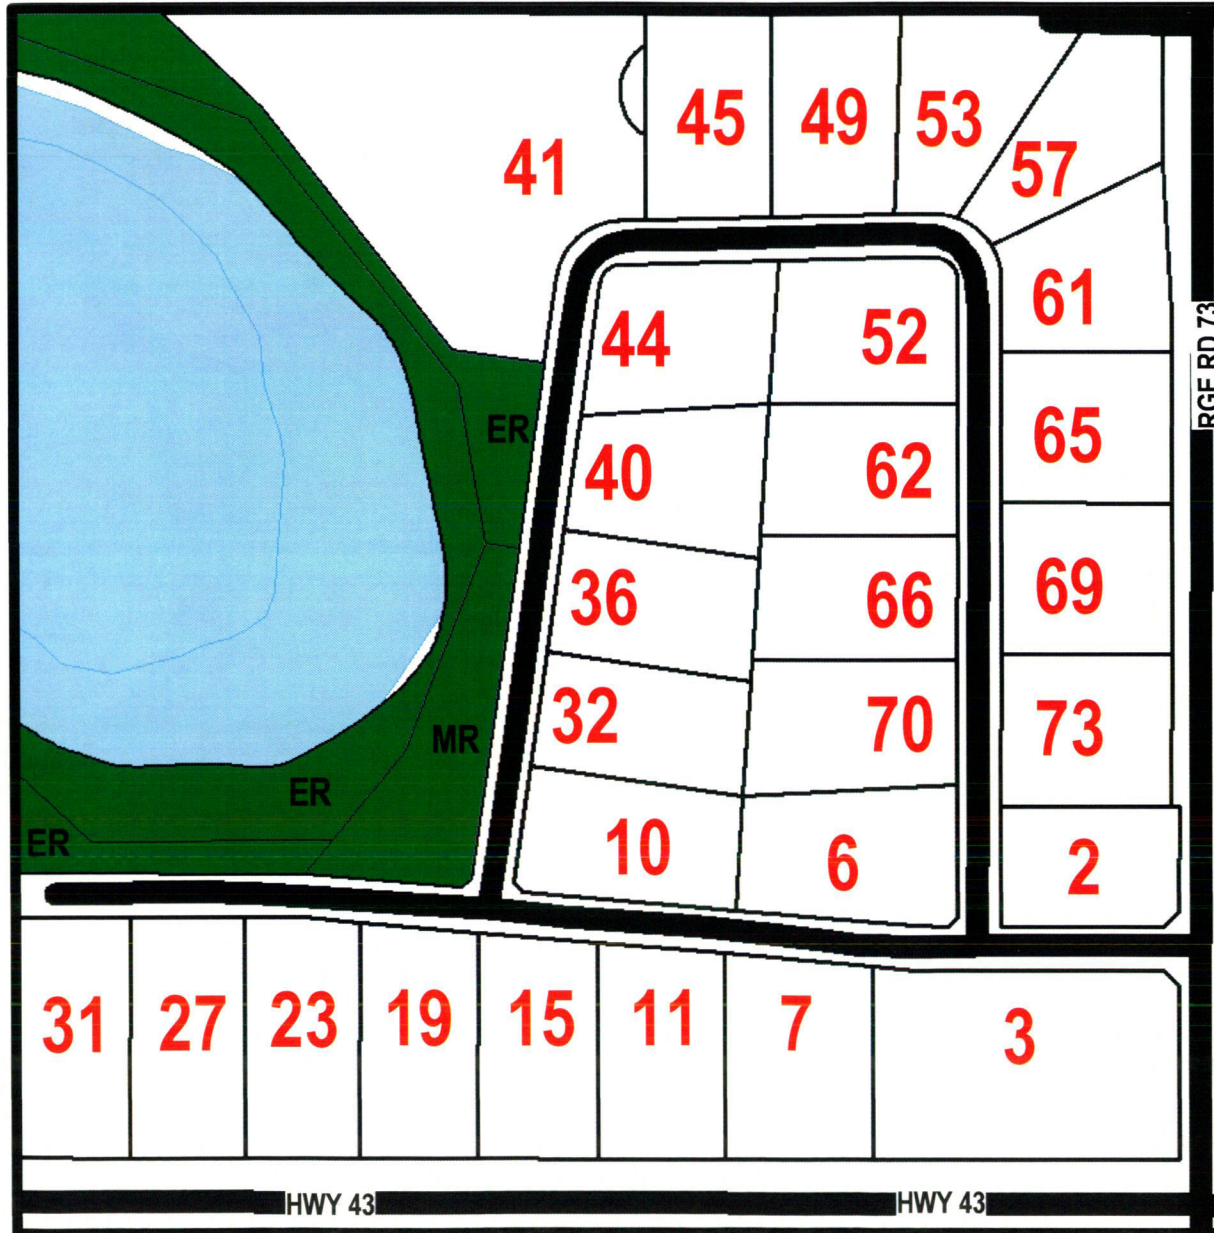

714010 RGE RD 73

CANON LAKE ESTATES

SE 28-71-7 W6M

ER - Environmental Reserves
MR - Municipal Reserves

County of Grande Prairie No. 1

County of Grande Prairie No. 1
 Alberta, Canada

For more information phone
 780-532-9722