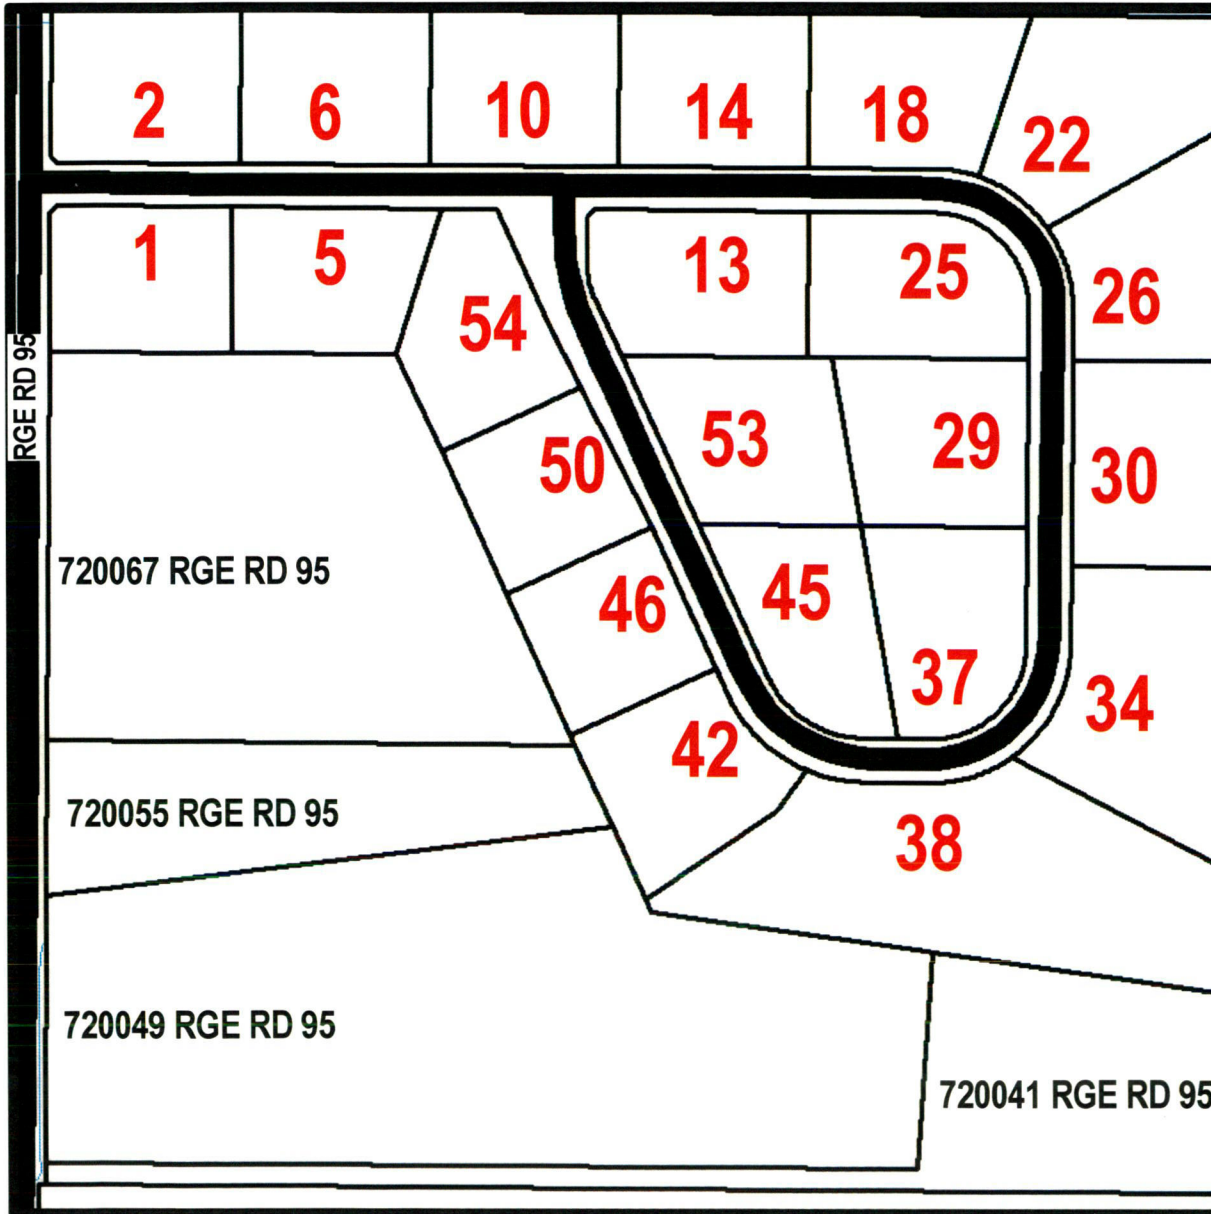

720075 RGE RD 95

CATHERINE ESTATES

NW 5-72-9 W6M

County of Grande Prairie No. 1

***County of Grande Prairie No. 1
Alberta, Canada***

***For more information phone
780-532-9722***