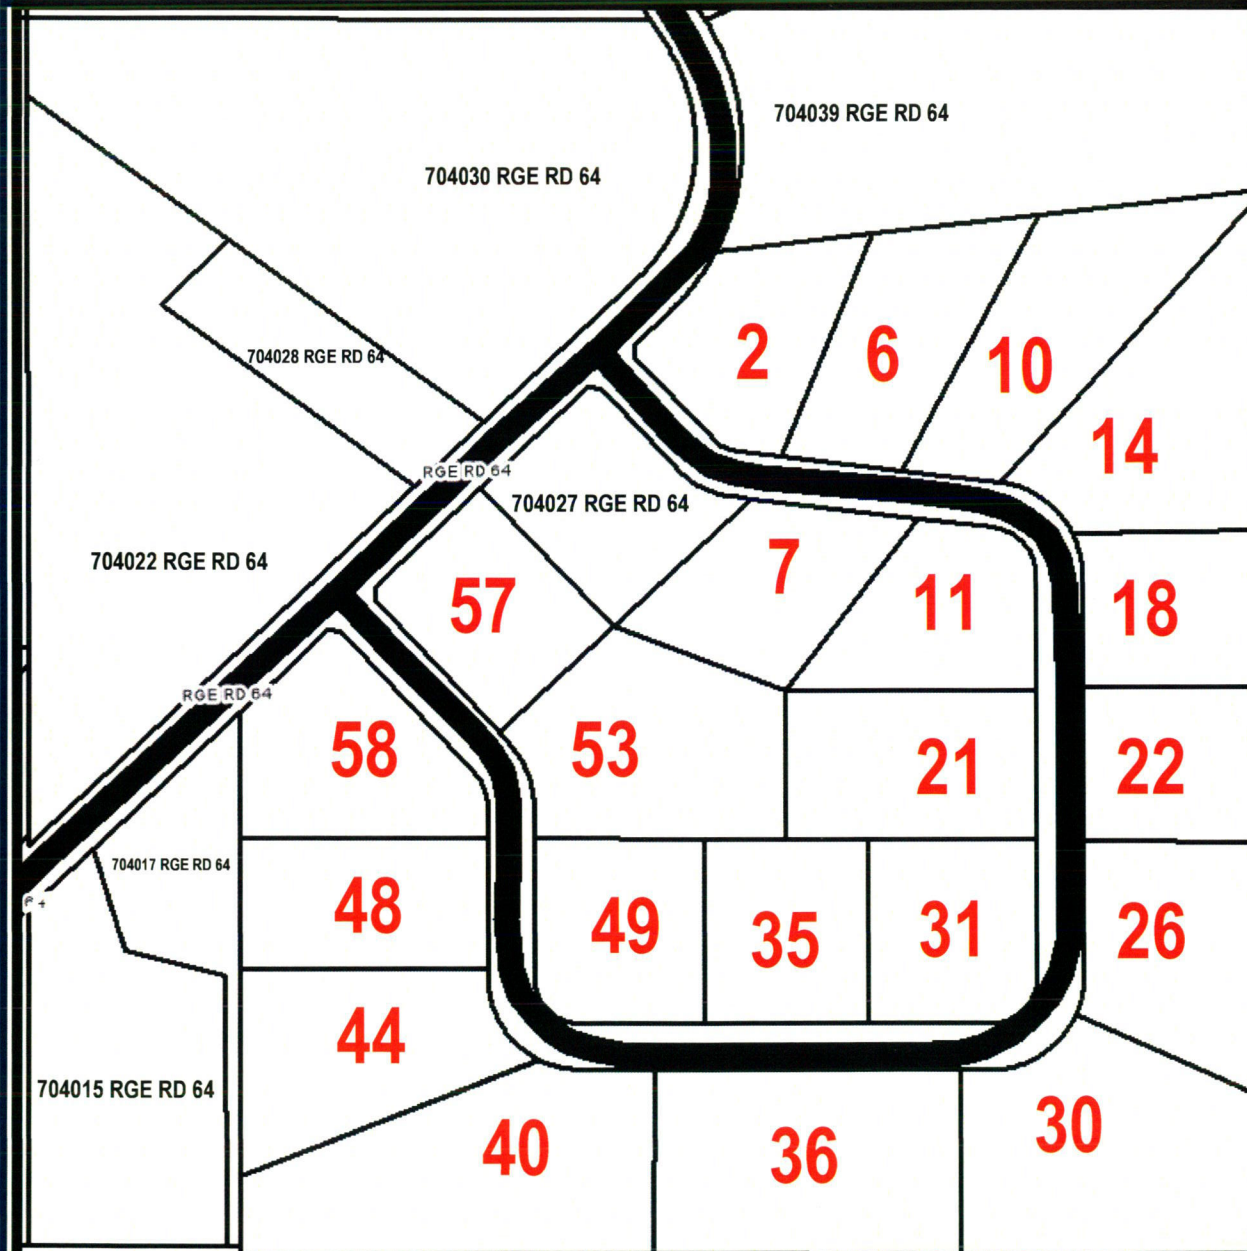

704029 RGE RD 64

DEER RIDGE ESTATES

SE 29-70-6 W6M

County of Grande Prairie No. 1

For more information phone
780-532-9722