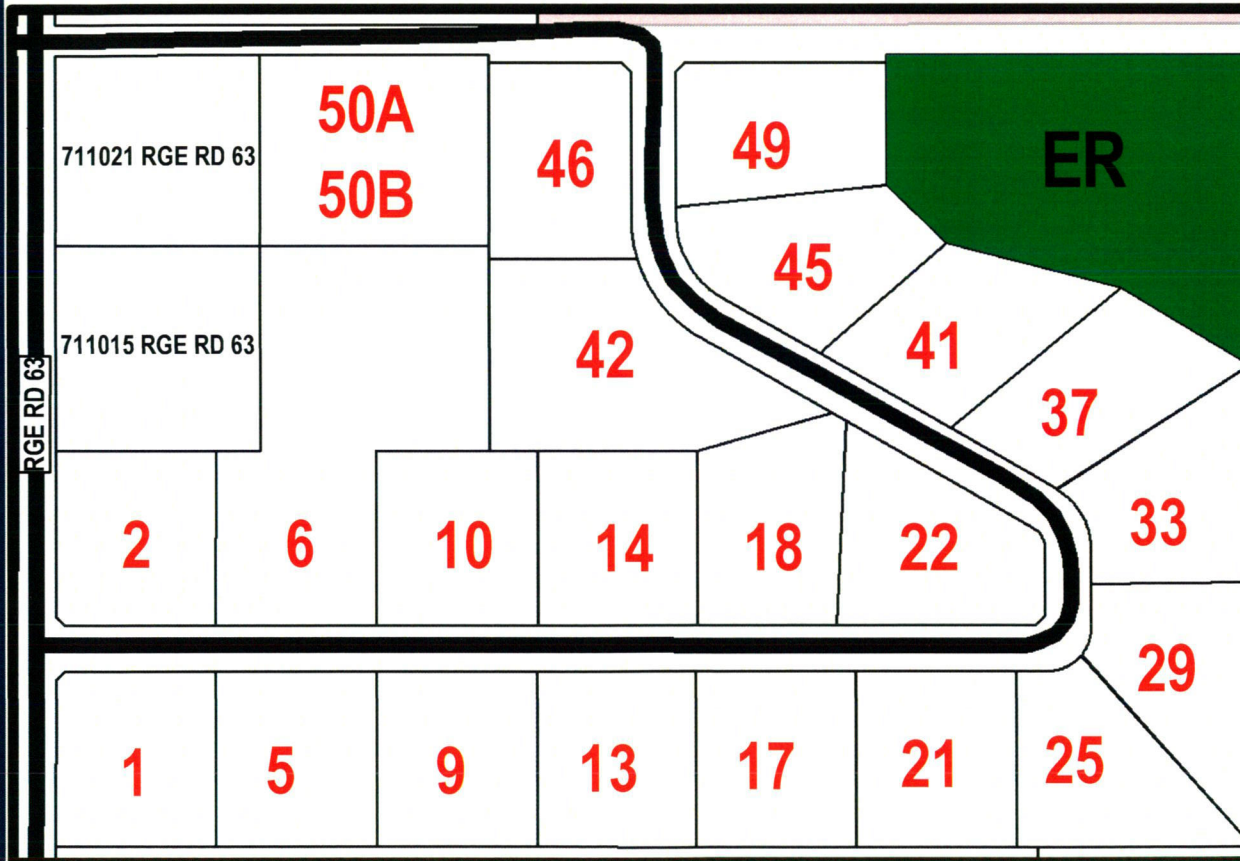

711007 RGE RD 63

DUNKLEY MEADOWS

SW 10-71-6 W6

ER - Environmental Reserves

County of Grande Prairie No. 1

County of Grande Prairie No. 1
Alberta, Canada

For more information phone
780-532-9722