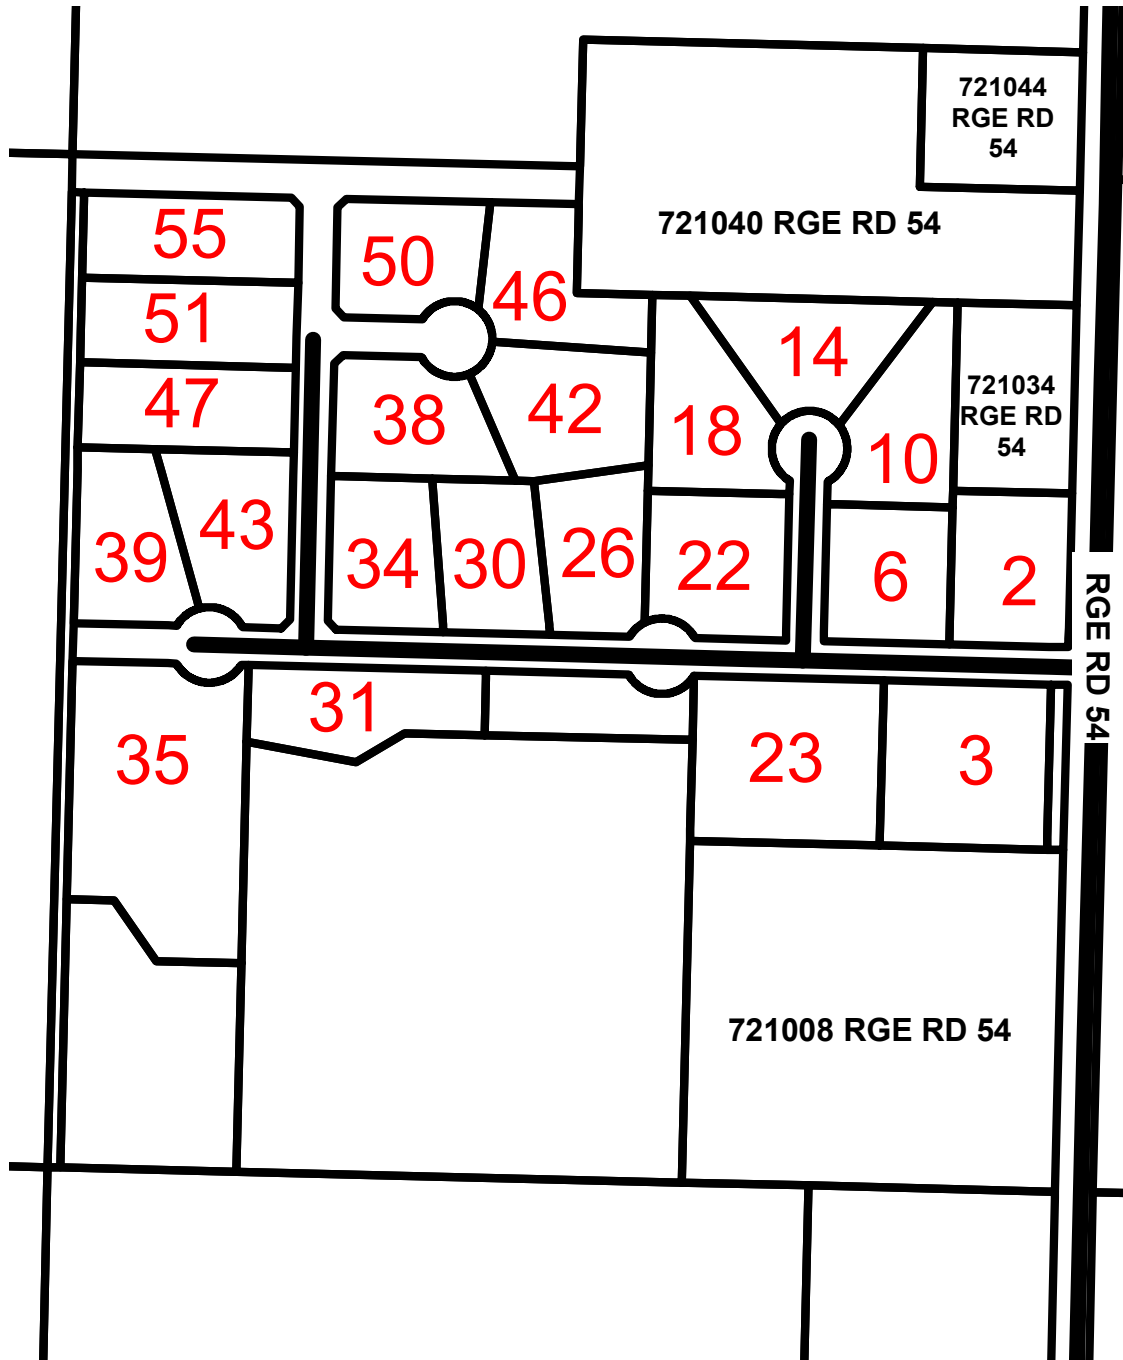

# 721022 RGE RD 54

## **GOLDENROD ESTATES**

**SE 8-72-5 W6M**

**County of Grande Prairie No. 1**

For more information phone  
780-532-9722