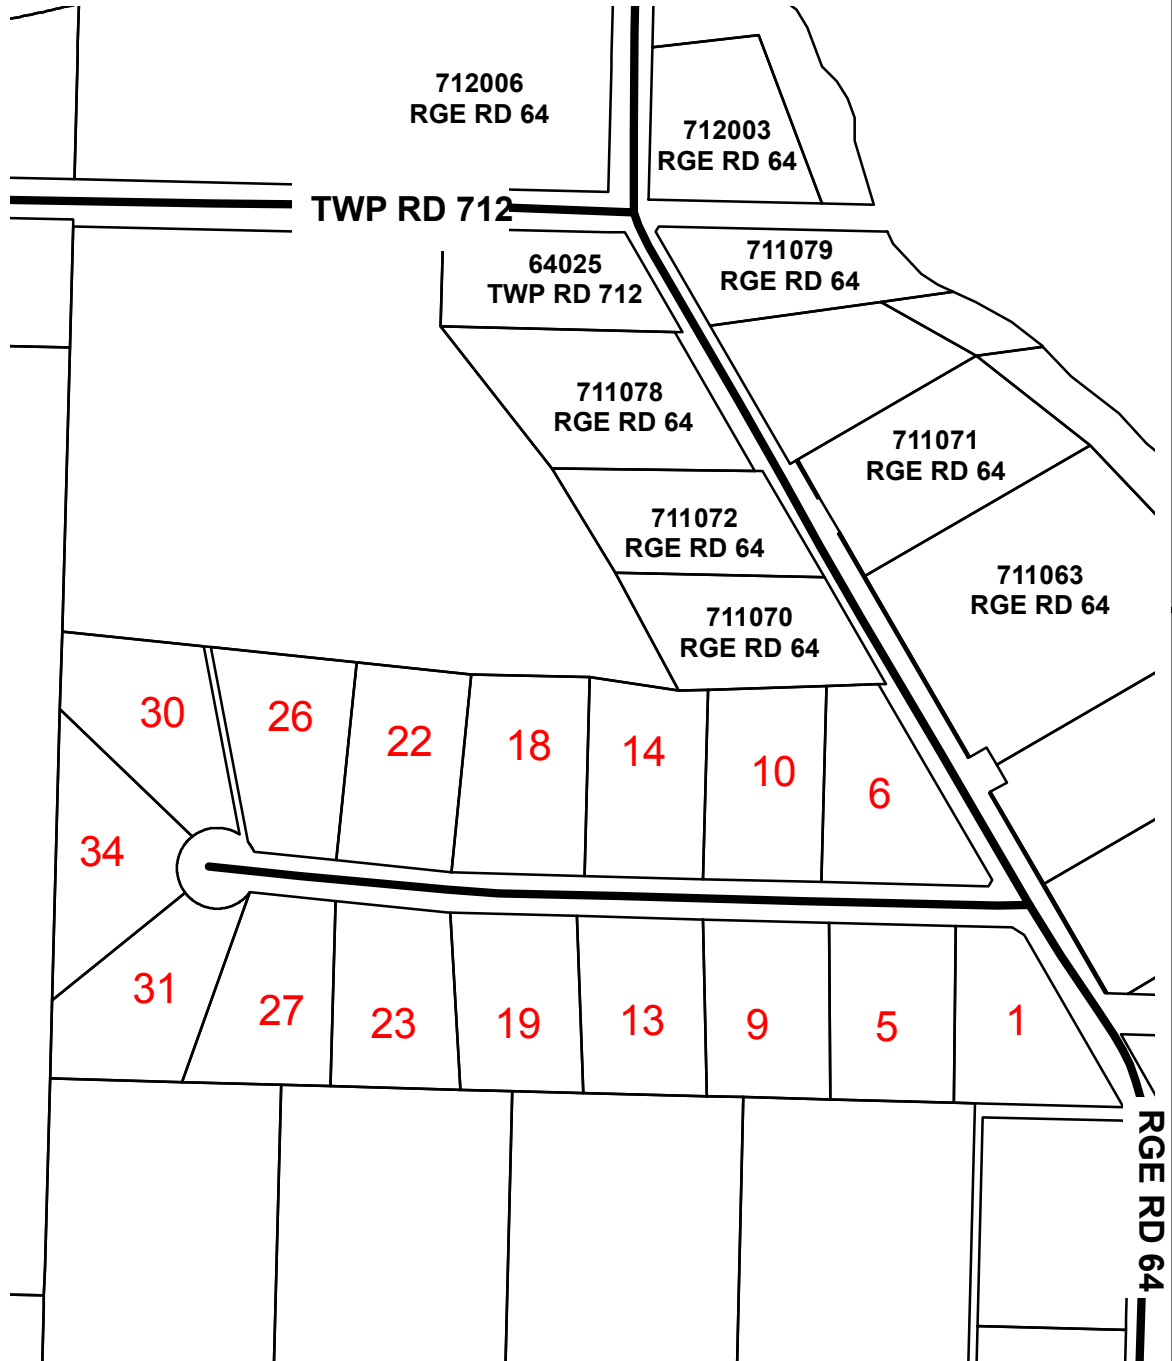

# 711058 RGE RD 64

## HERITAGE POINT

NE 8-71-6 W6M

County of Grande Prairie No. 1

For more information phone  
780-532-9722