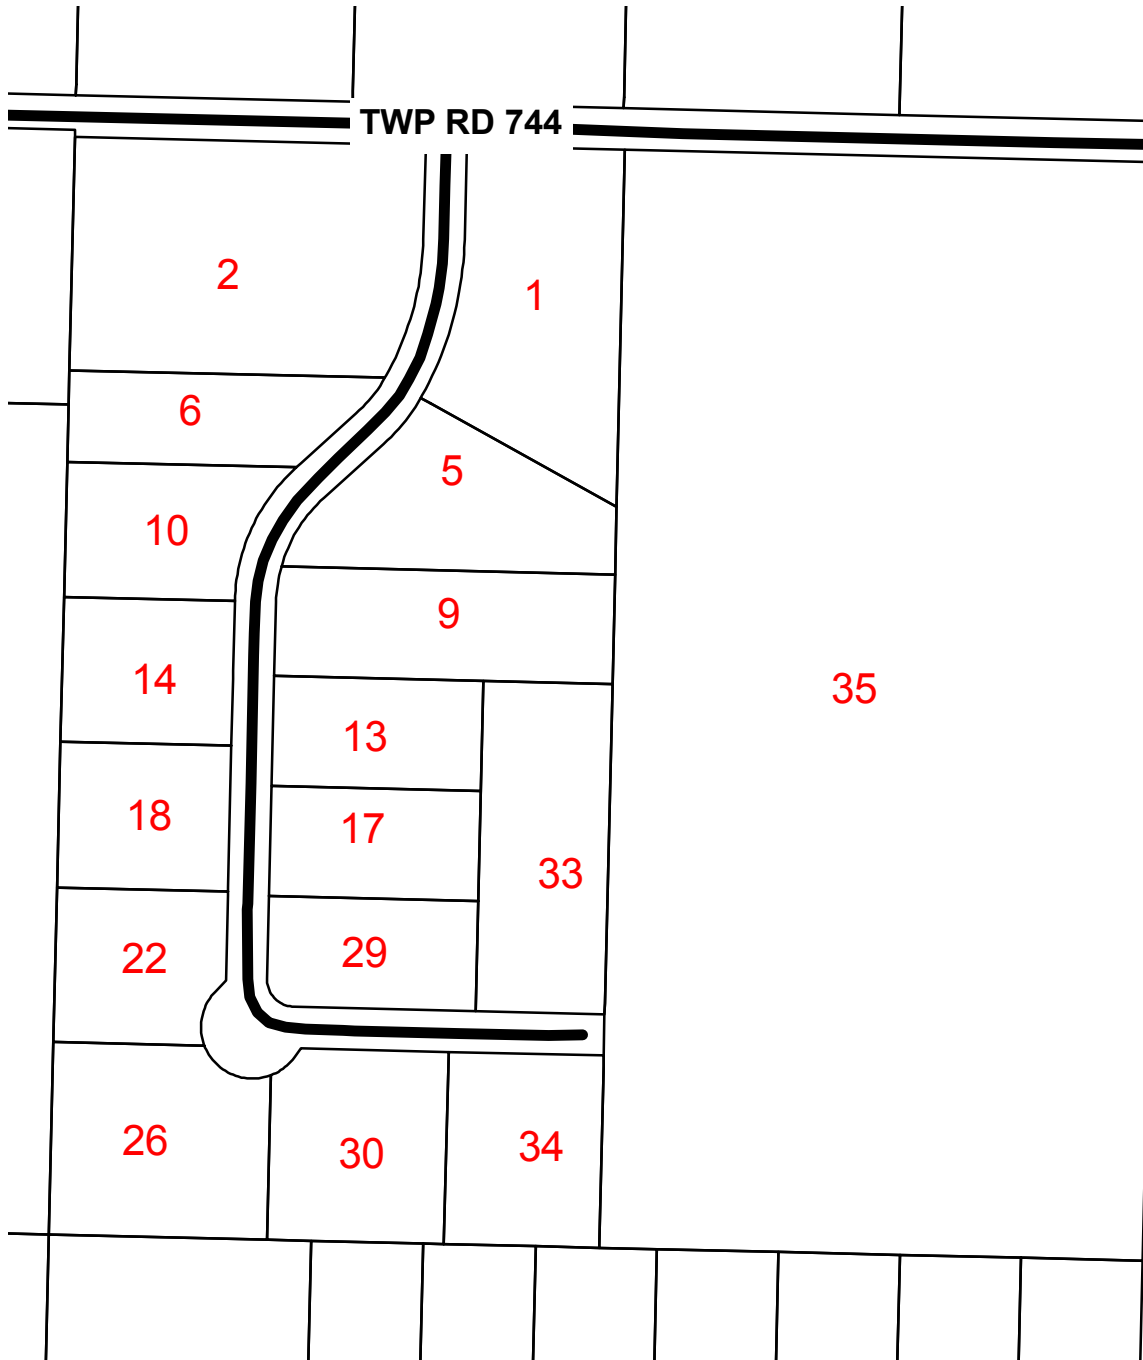

# 50027 TWP RD 744

## HILLSIDE ESTATES

NE 24-74-5 W6M

County of Grande Prairie No. 1

For more information phone  
780-532-9722