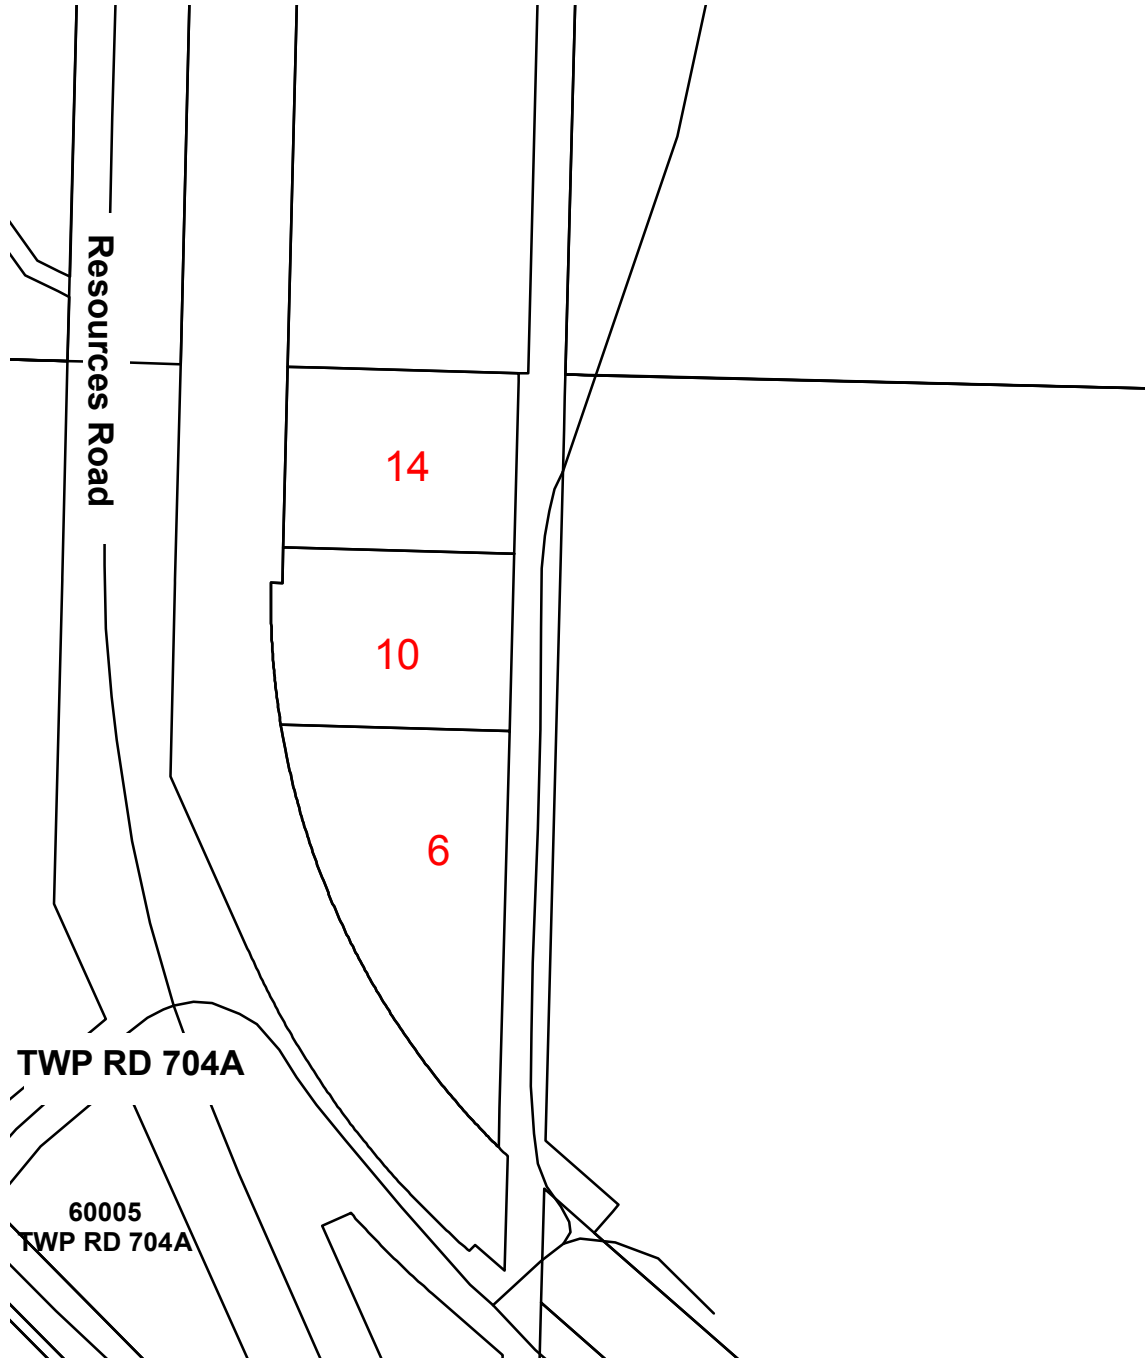

60002 TWP RD 704A

MANDALAY ESTATES

NE 25-70-6 W6M

County of Grande Prairie No. 1

For more information phone
780-532-9722