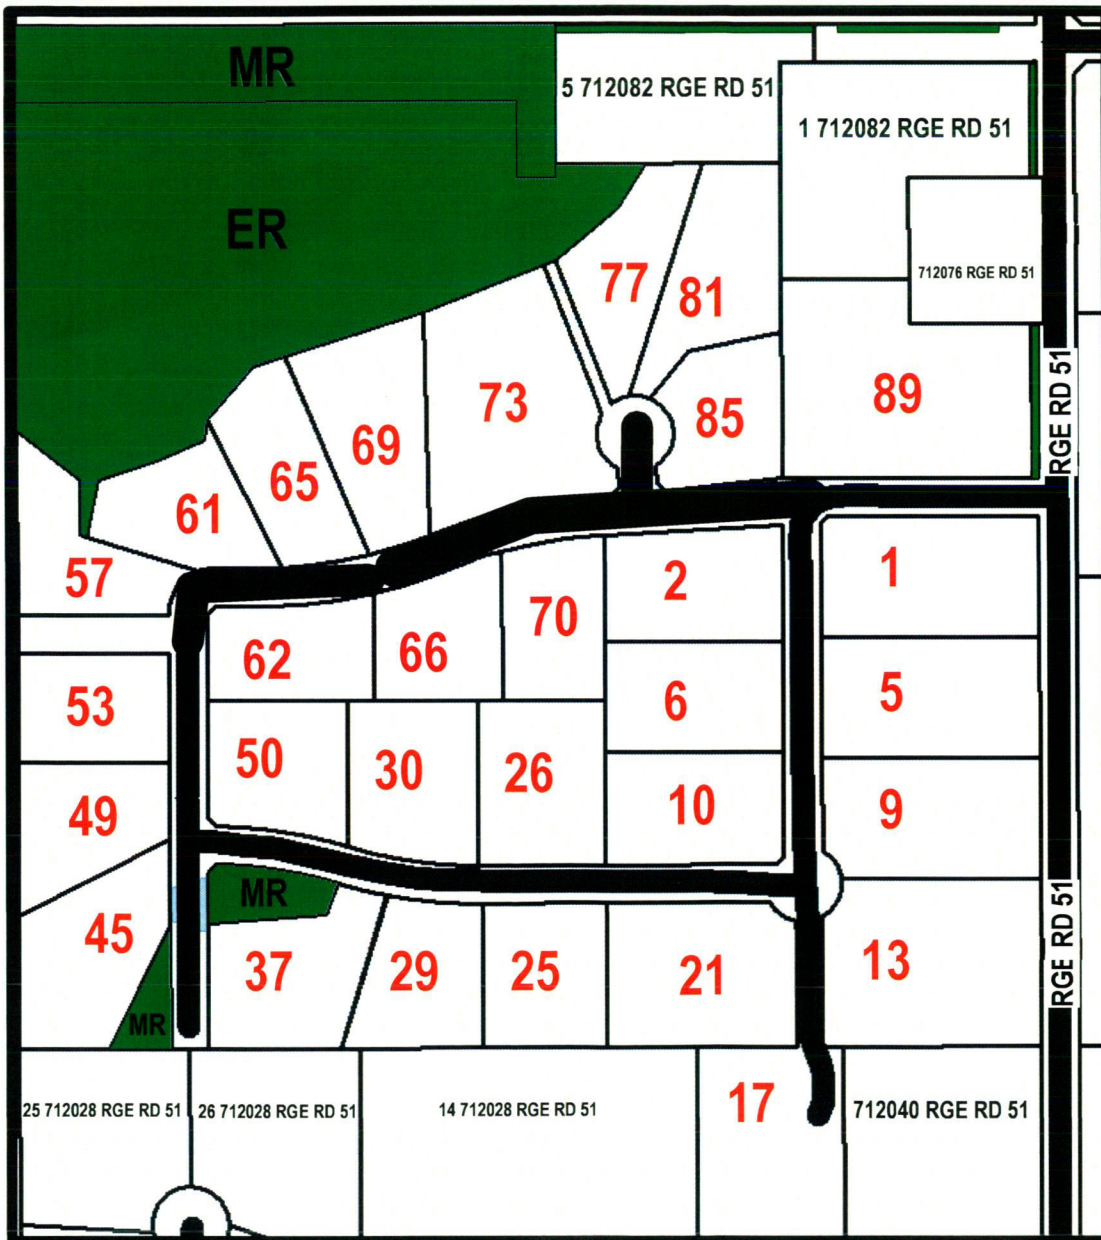

712064 RGE RD 51

MEADOW BROOK ESTATES

NE 14-71-5 W6M

ER - Environmental Reserves
MR - Municipal Reserves

County of Grande Prairie No. 1

For more information phone
780-532-9722