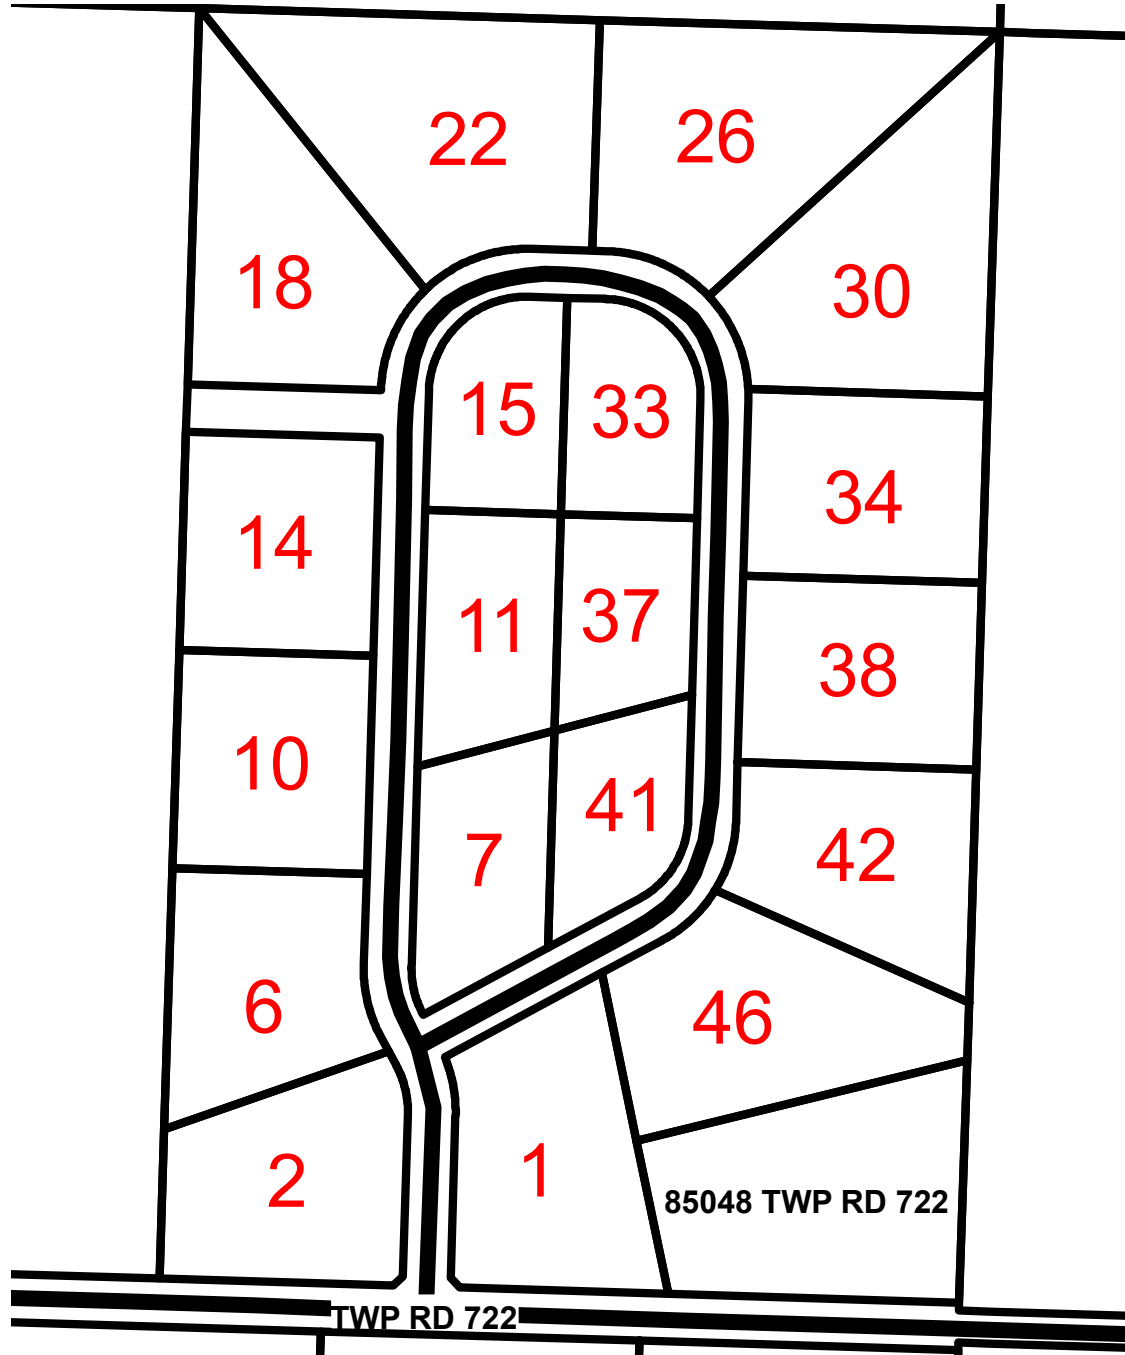

# 85060 TWP RD 722

## MOUNTAIN SIDE ESTATES

SW 18-72-8 W6M

County of Grande Prairie No. 1

For more information phone  
780-532-9722