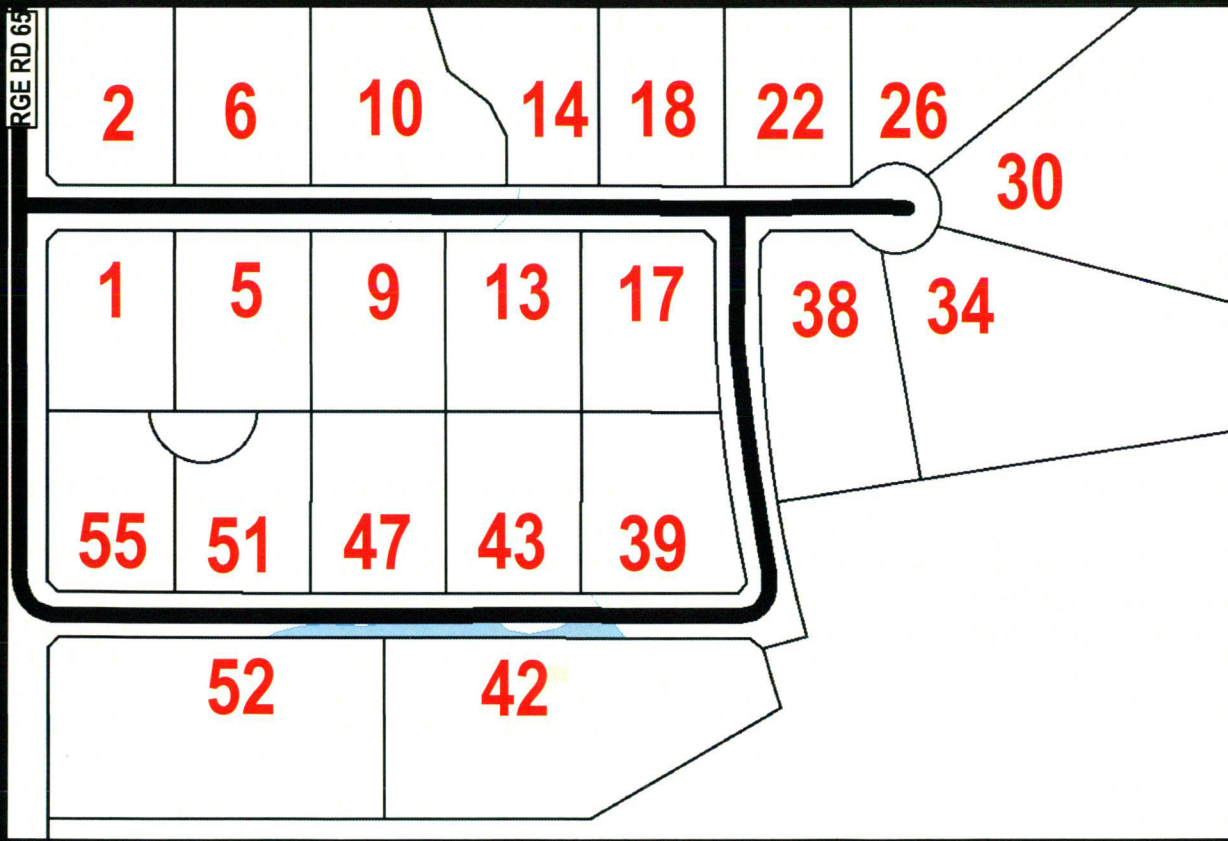

705033 RGE RD 65

PARK MEADOWS

SW 32-70-6 W6M

County of Grande Prairie No. 1

For more information phone
780-532-9722