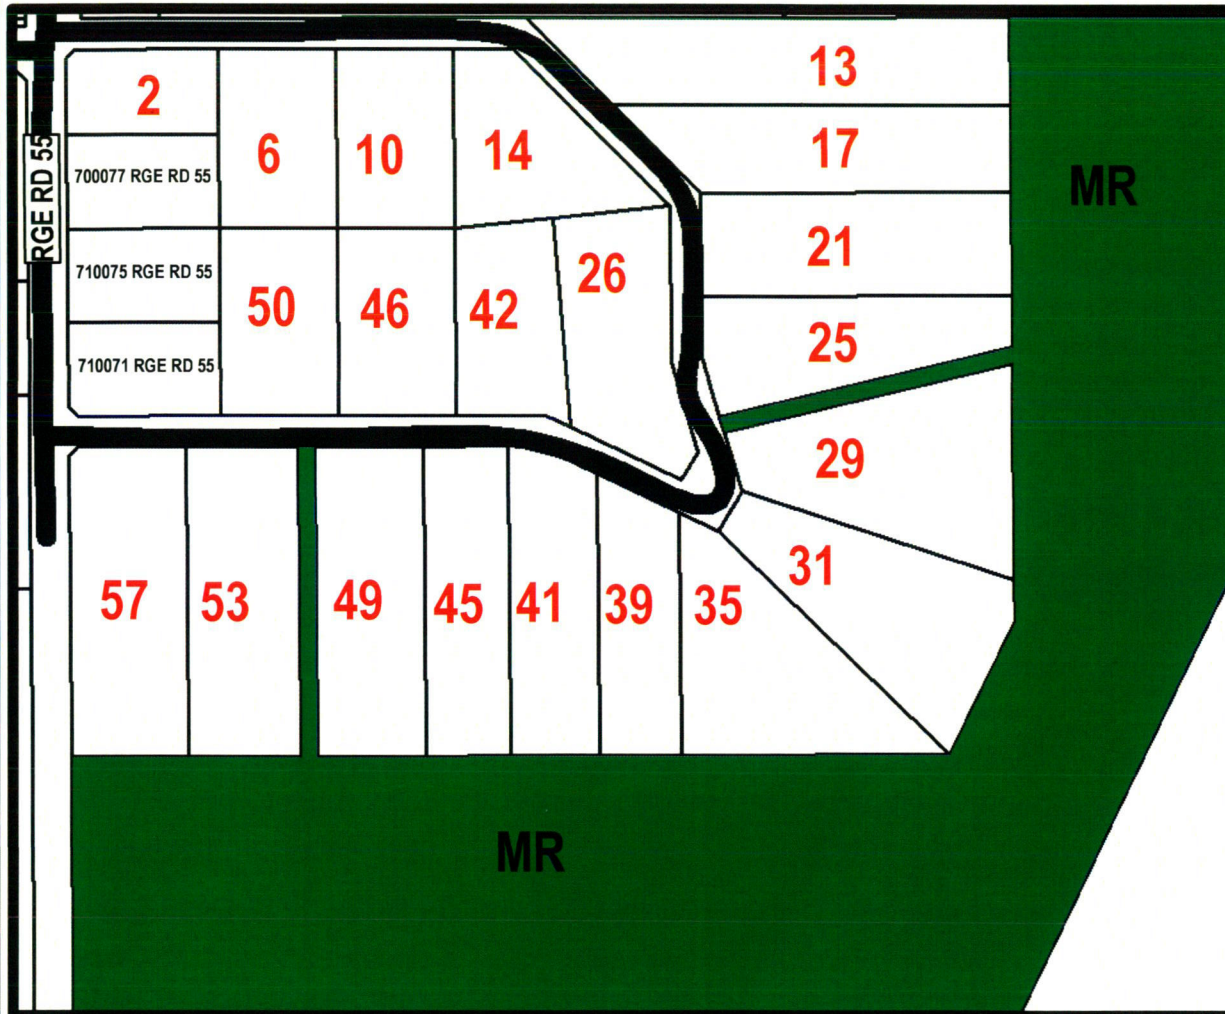

710081 RGE RD 55

PINE VALLEY ESTATES

NW 5-71-5 W6M

MR - Municipal Reserves

County of Grande Prairie No. 1

For more information phone
780-532-9722