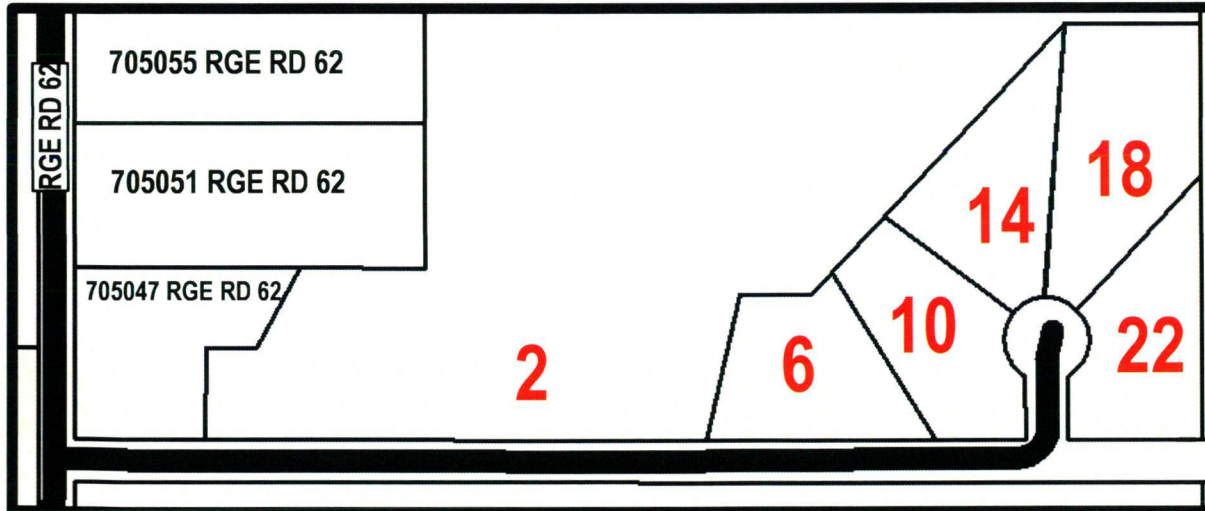

705045 RGE RD 62

RIVER ROAD ESTATES

NW 35-70-6 W6M

County of Grande Prairie No. 1

For more information phone
780-532-9722