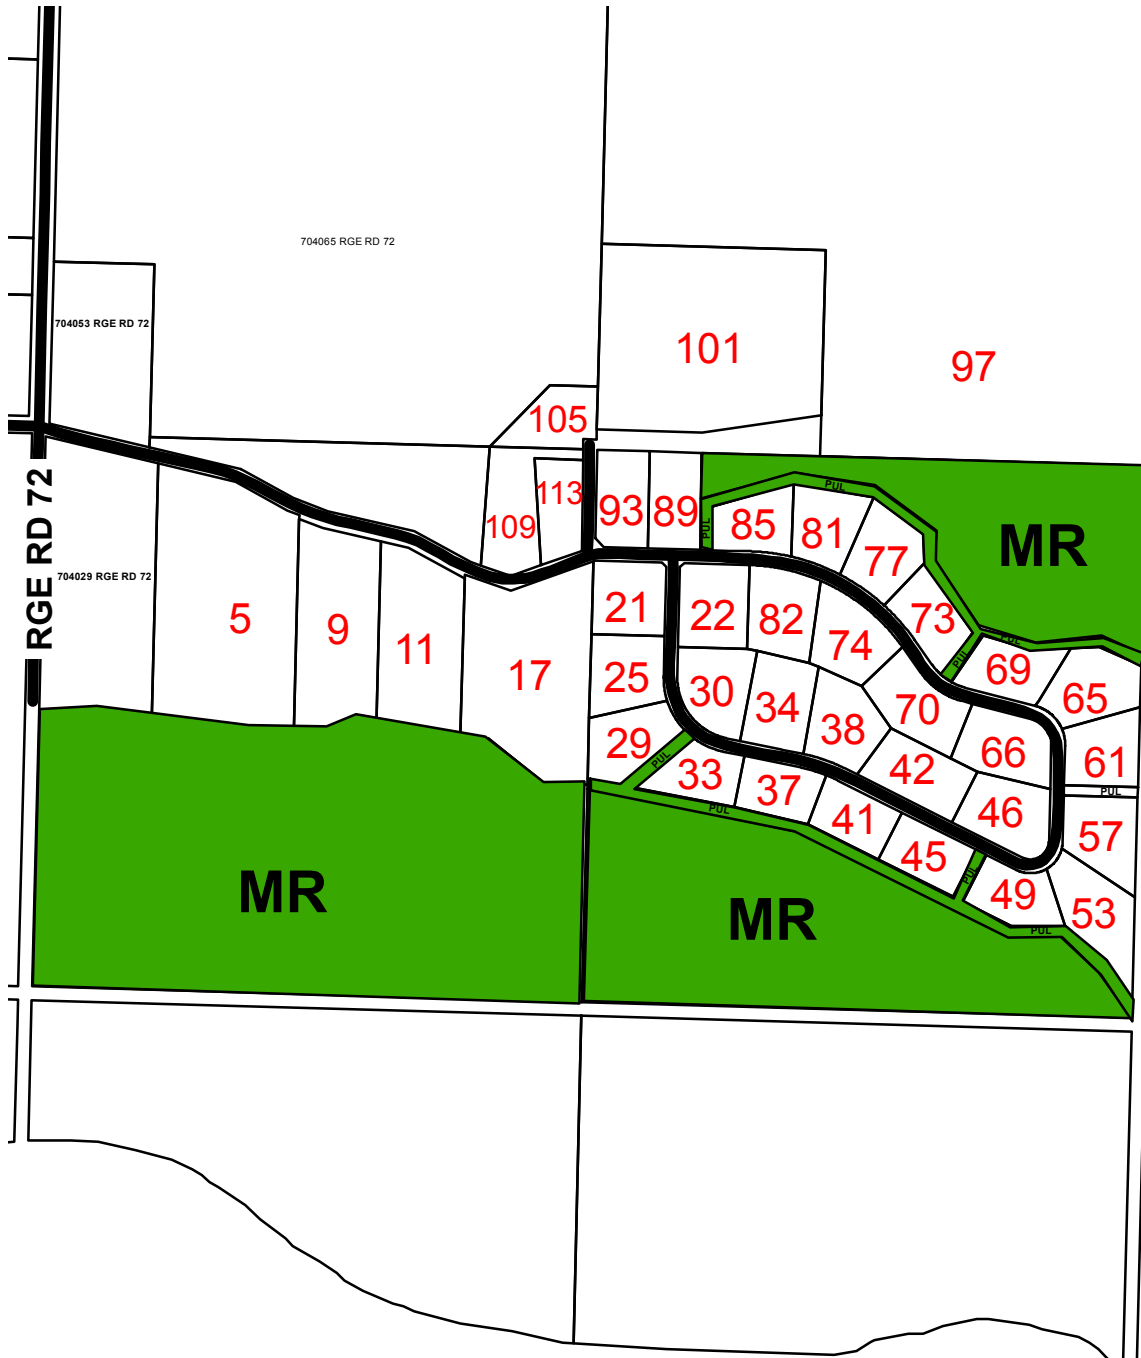

704041 RGE RD 72

RIVERVIEW PINES ESTATES

S 1/2 26-70-7 W6M

MR - Municipal Reserves
PUL - Public Utility Lot

County of Grande Prairie No. 1

For more information phone
780-532-9722