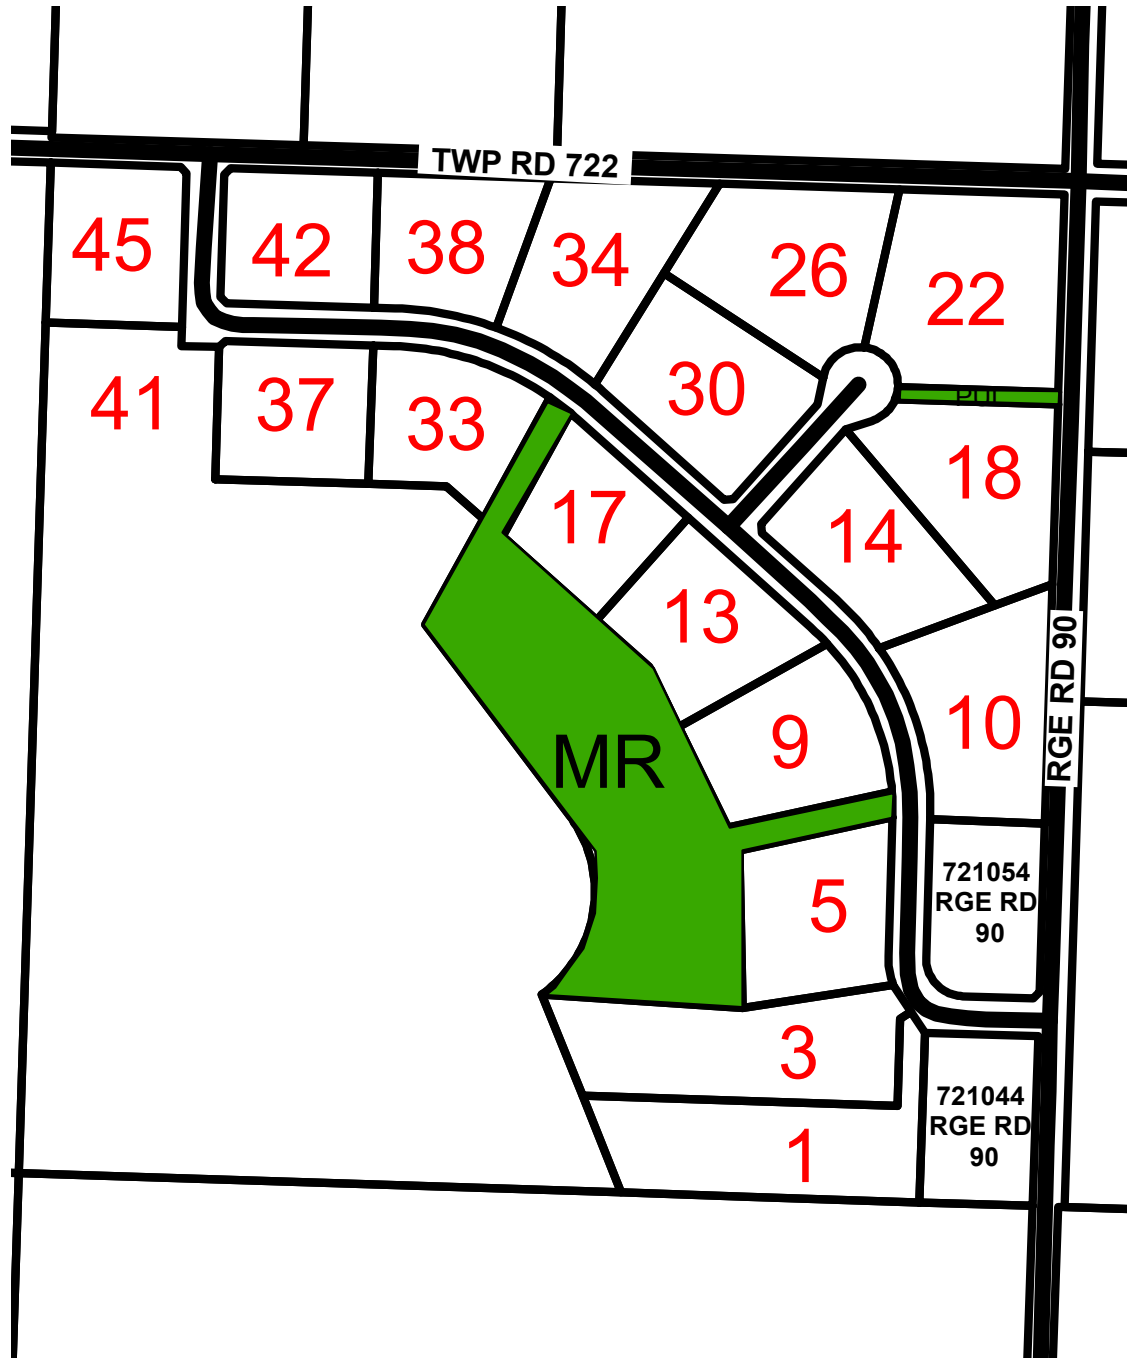

721050 RGE RD 90

SASKATOON MOUNTAIN ESTATES NW 12-72-9 W6M

MR - Municipal Reserves
PUL - Public Utility Lot

County of Grande Prairie No. 1

For more information phone
780-532-9722