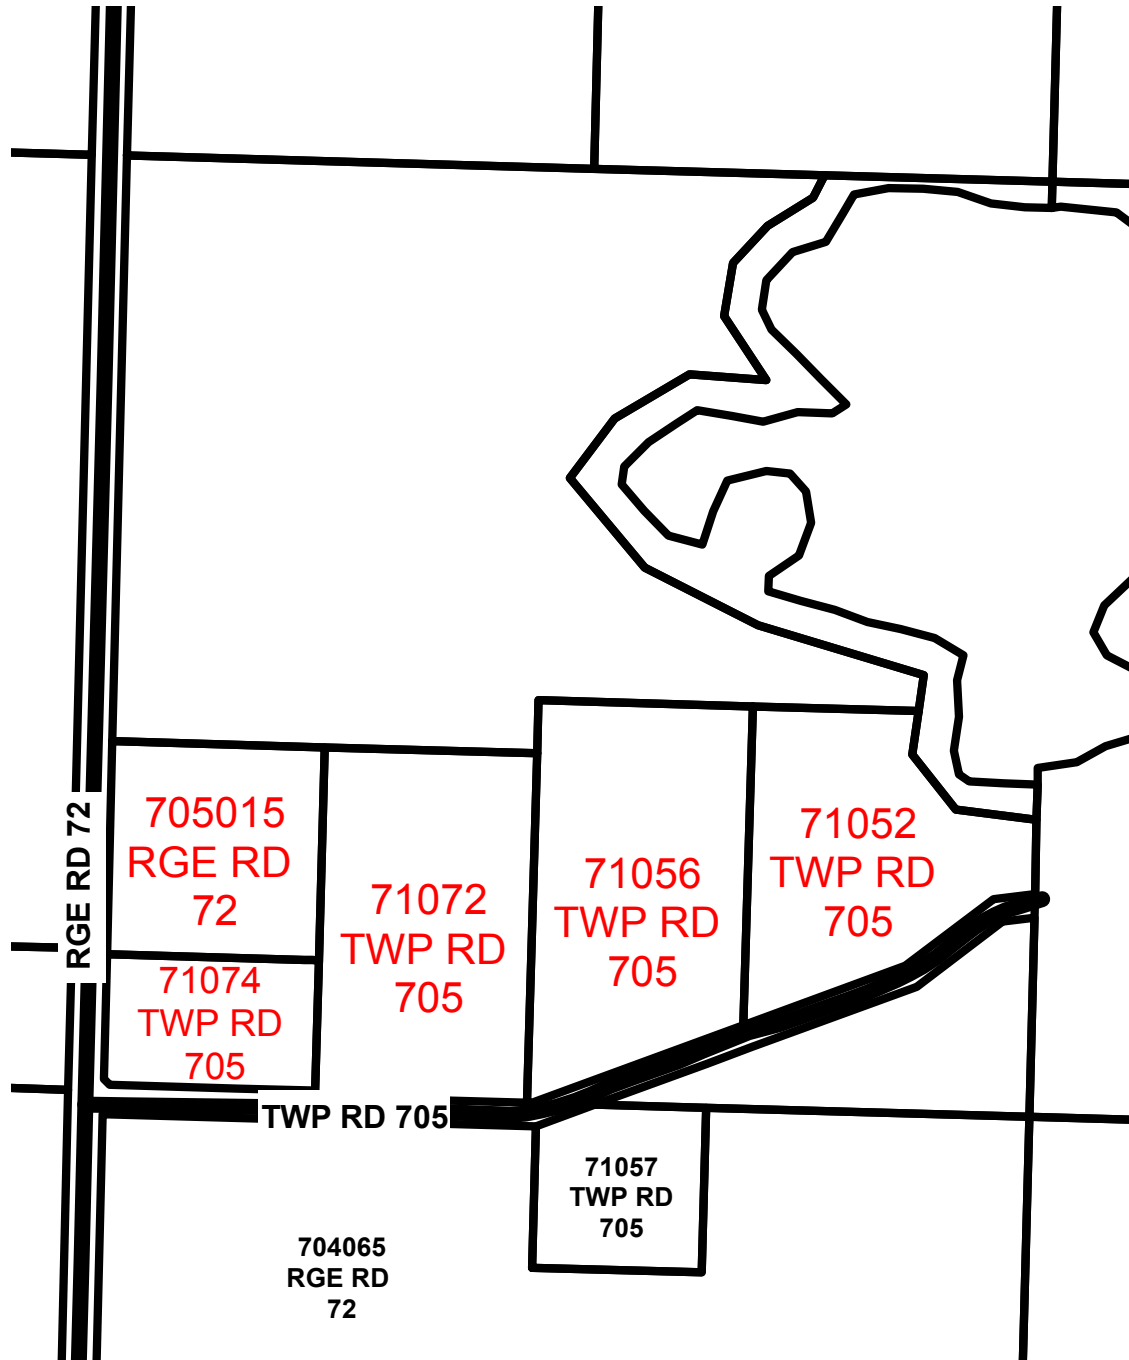

TWP RD 705

SPRING CREEK ESTATES

SW 35-70-7 W6M

County of Grande Prairie No. 1

For more information phone
780-532-9722