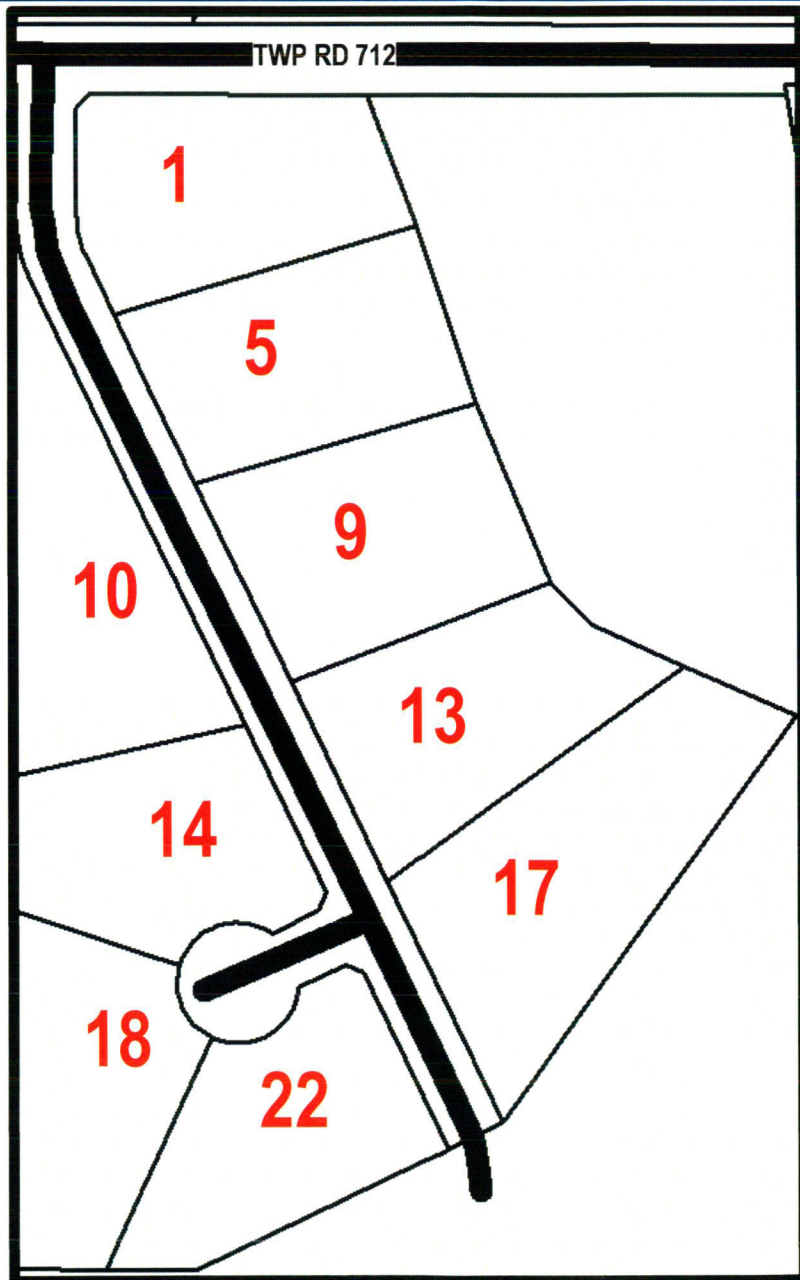

74041 TWP RD 712

SPRING RIDGE

NE 8-71-7 W6M

County of Grande Prairie No. 1

For more information phone
780-532-9722