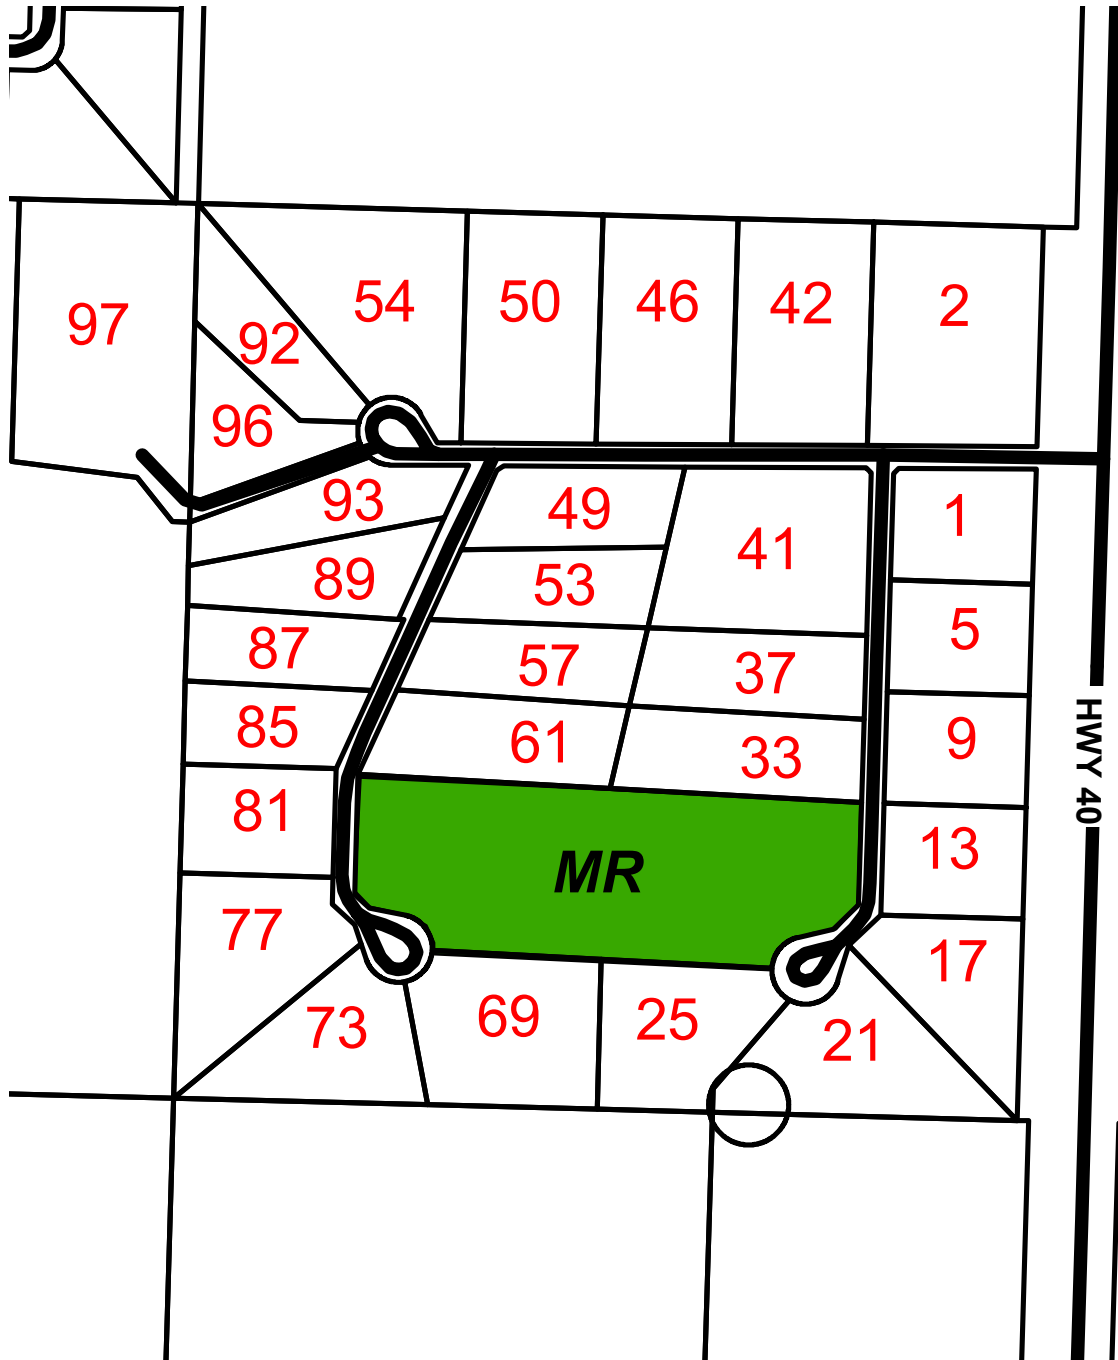

710072 HWY 40

SPRUCEWOOD PARK

NE-3-71-6 W6M

MR - Municipal Reserves

County of Grande Prairie No. 1

For more information phone
780-532-9722