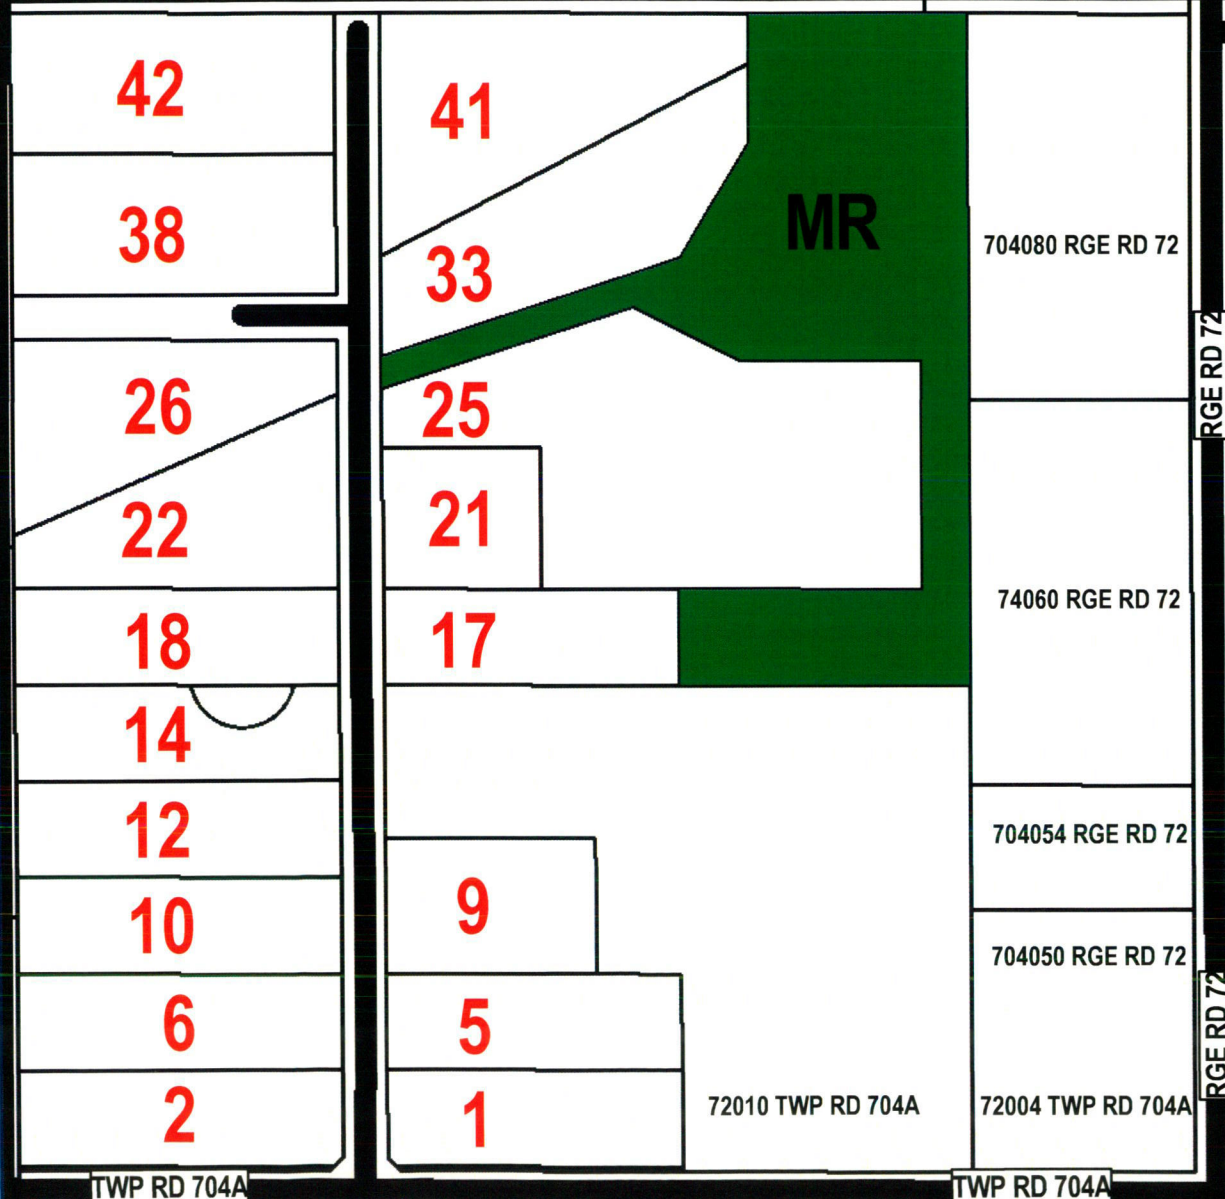

# 72030 TWP RD 704A

## WAPITI HEIGHTS ESTATES

NE 27-70-7 W6M

*MR - Municipal Reserves*

County of Grande Prairie No. 1

County of Grande Prairie No. 1  
Alberta, Canada

For more information phone  
780-532-9722