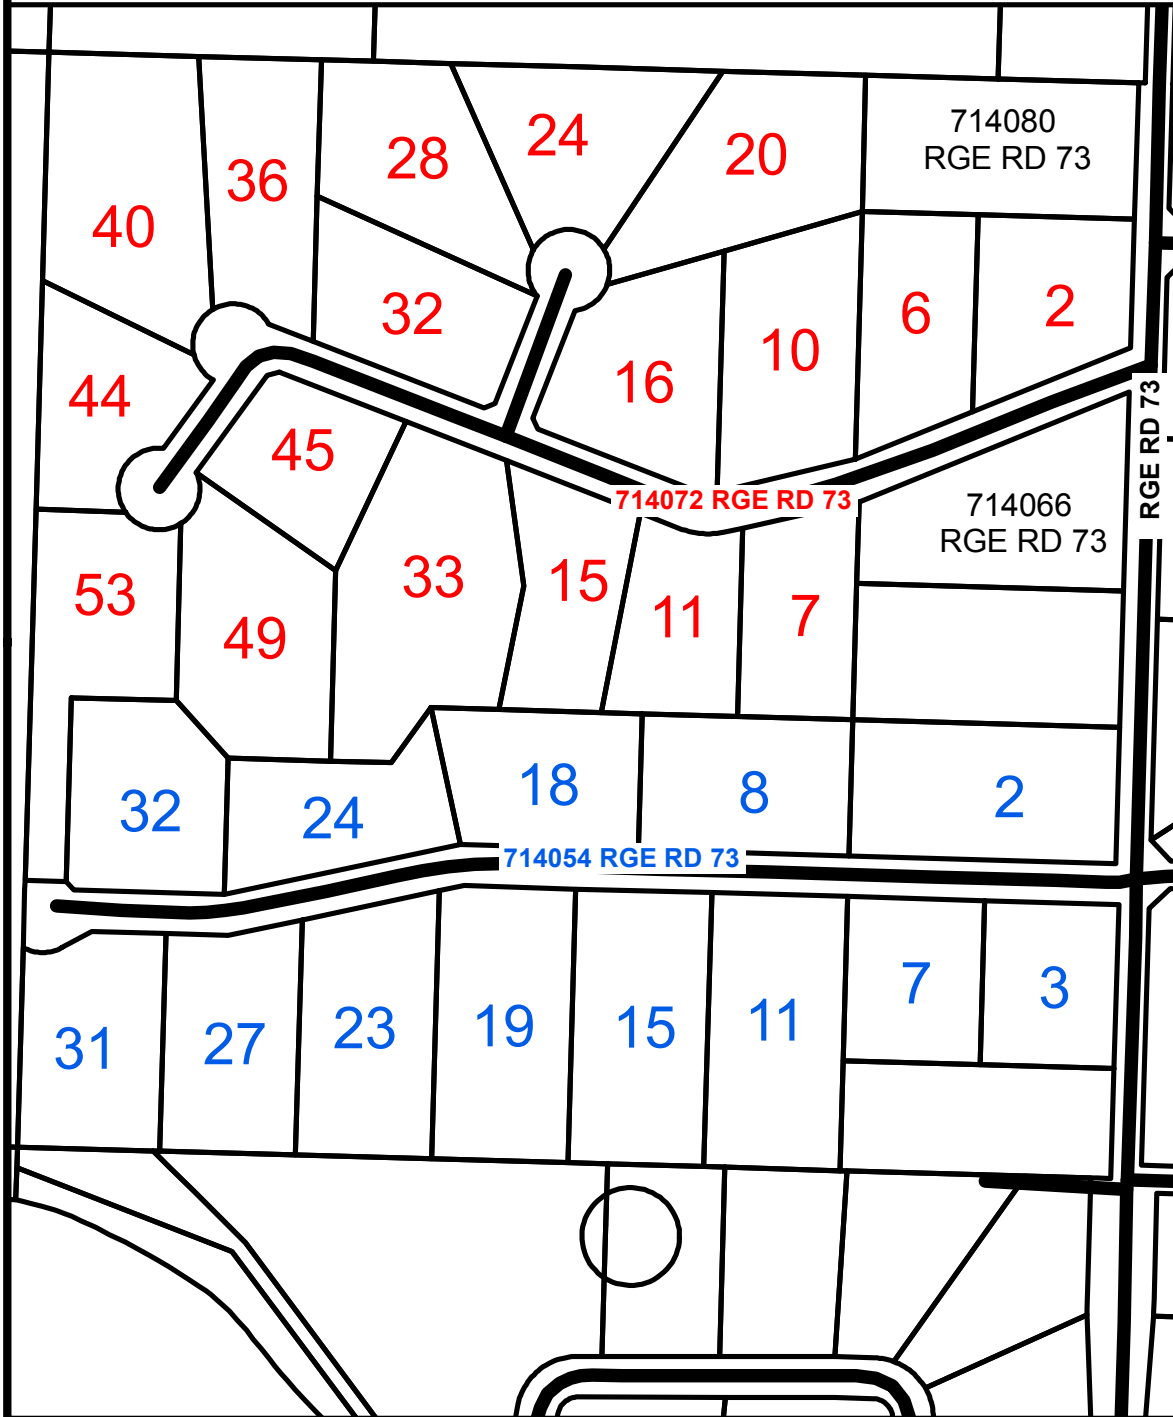

RGE RD 73

WESTRIDGE ESTATES

NE-28-71-7 W6M

County of Grande Prairie No. 1

For more information phone
780-532-9722