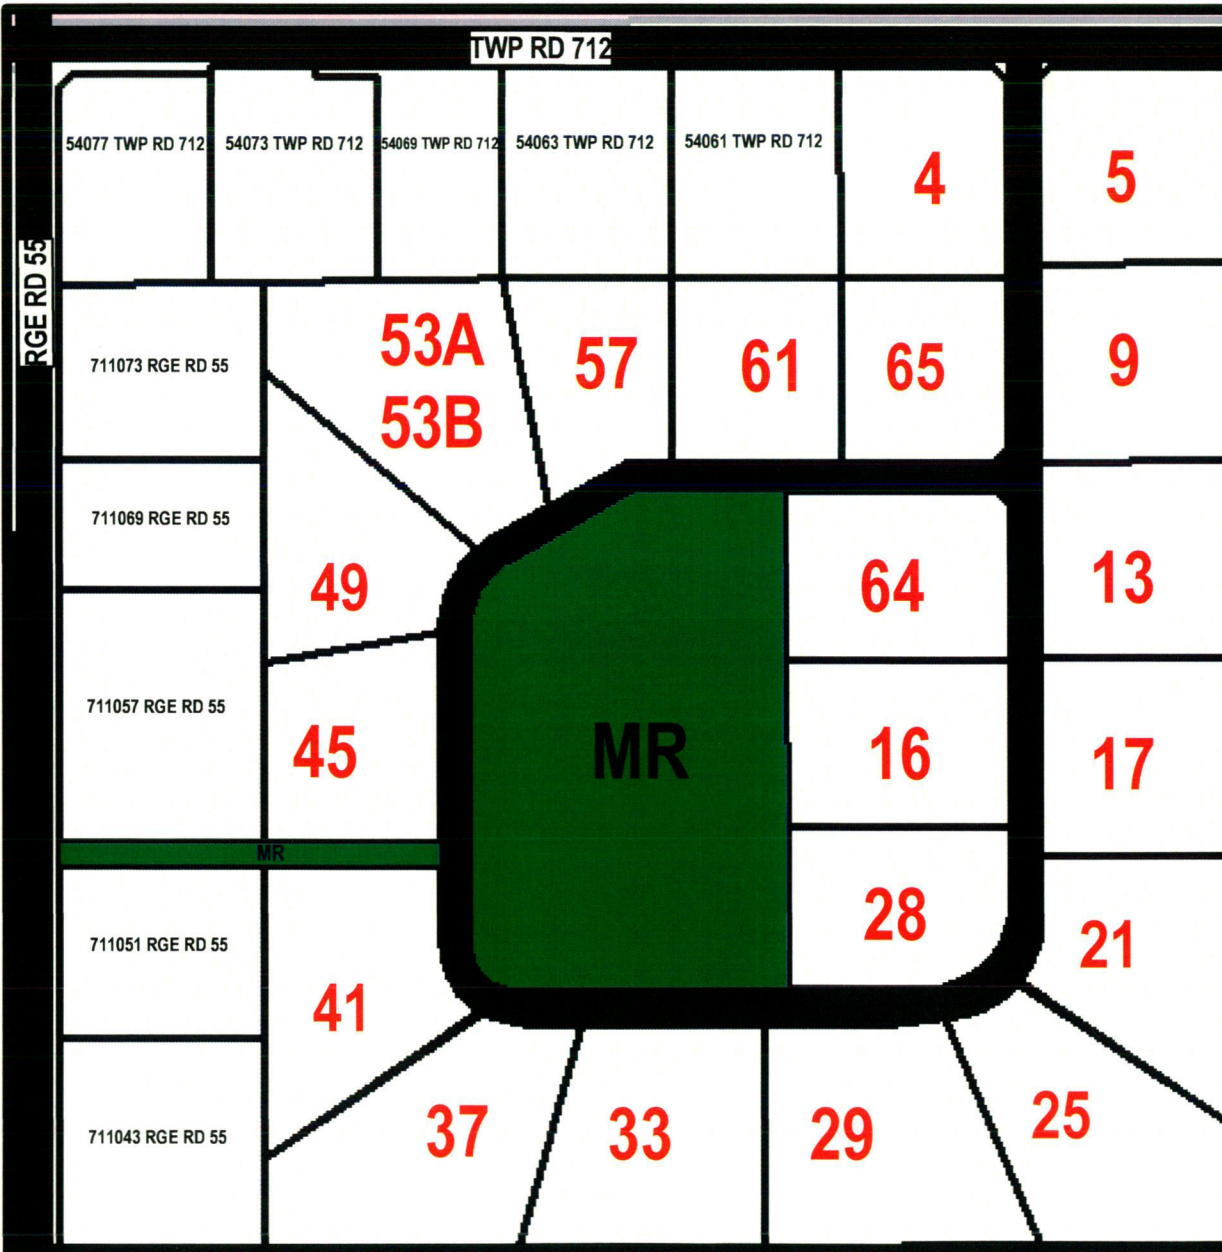

# 54049 TWP RD 712

## WILLOWOOD ESTATES

NW 8-71-5 W6M

*MR - Municipal Reserves*

County of Grande Prairie No. 1

For more information phone  
780-532-9722