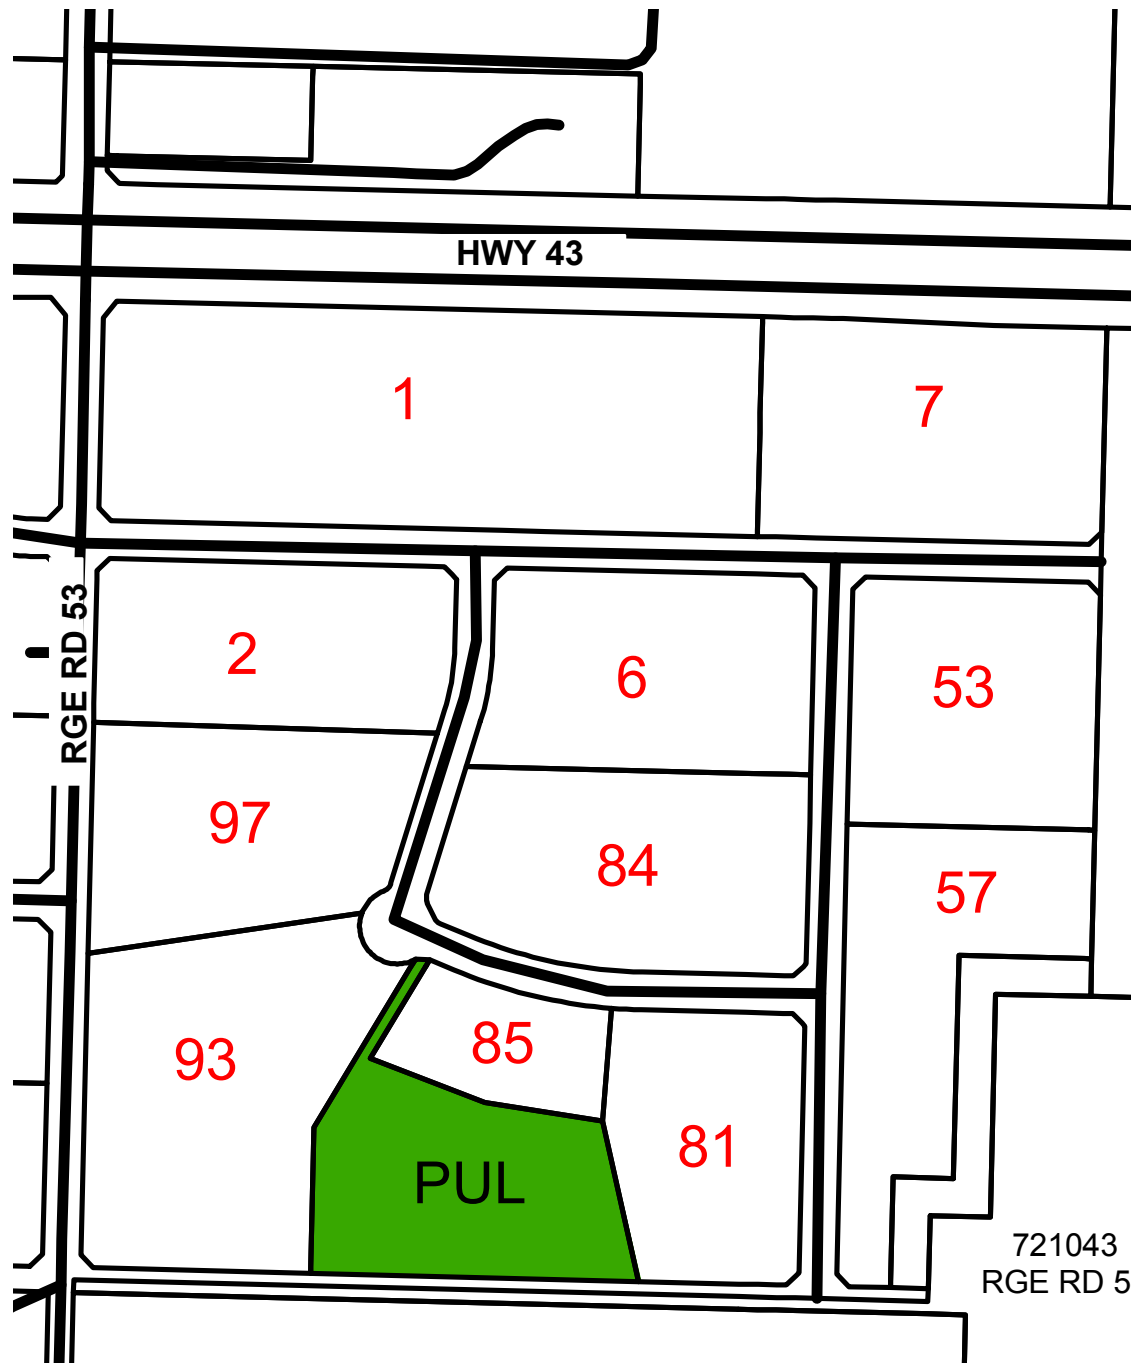

721071 RGE RD 53

CROSSROADS 53 SOUTH

NW-10-72-5 W6M

PUL - Public Utility Lot

County of Grande Prairie No. 1

For more information phone
780-532-9722