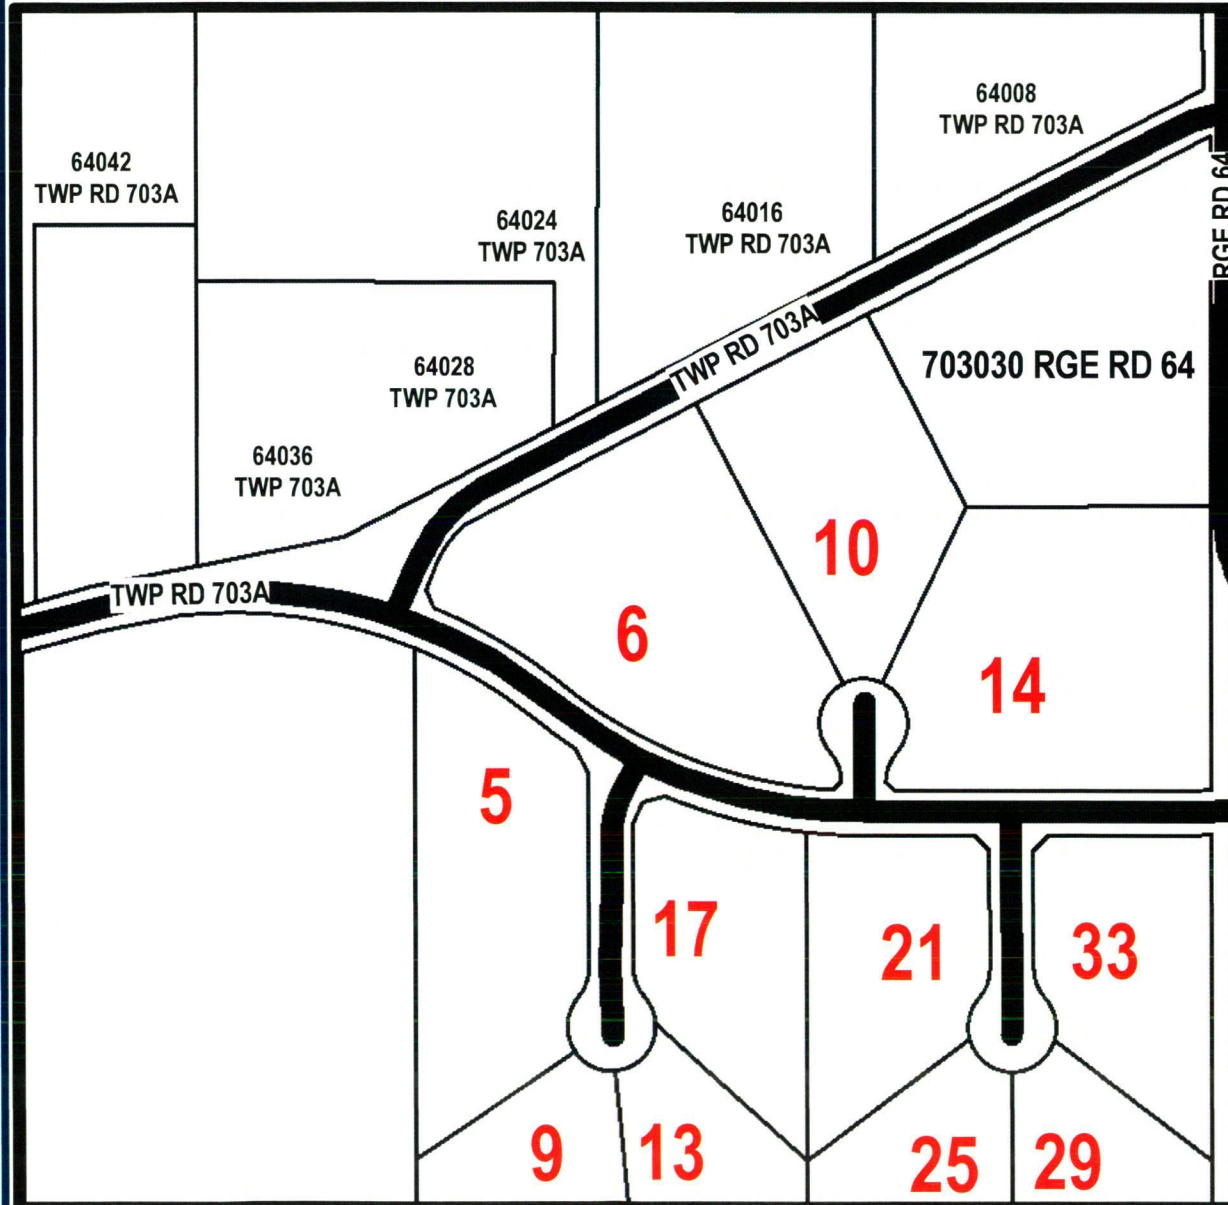

# 64031 TWP RD 703A

## DUNES WEST

SE 20-70-6 W6M

County of Grande Prairie No. 1

County of Grande Prairie No. 1  
Alberta, Canada

For more information phone  
780-532-9722